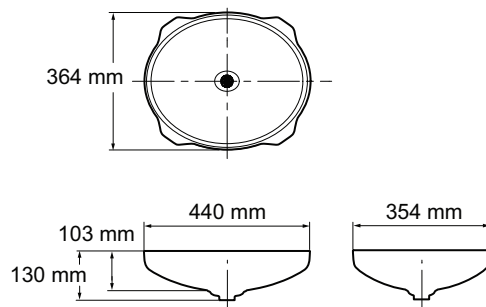

Lilies Lore® Cast Bronze Under-mount Basin

14297

Product Description: Lilies Lore cast bronze under-mount basin, no tap hole

Product Dimensions: W440 x D364 mm

Material: Cast Bronze

Product Weight (kg): 10.2

Colours:

Patina

Dimensions (mm)

Kohler UK

Sales and Technical:

+44 (0) 844 571 0048 (Calls cost 7p per minute plus your phone company's access charge)

info@kohler.co.uk

www.KOHLER.co.uk