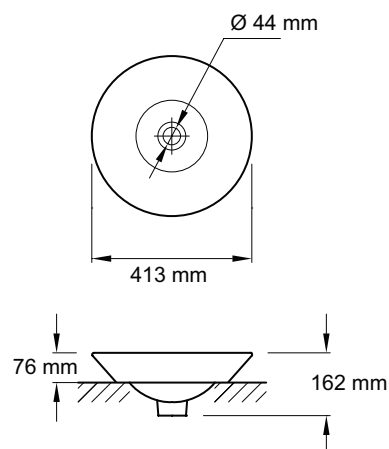

Persia Design on Conical Bell® Vessel Basin

14223

Product Description: Persia design on Conical Bell vessel basin for countertop installation, no tap hole

Required Items: 7107B-CP Decorative grid waste, petal design
7108B-CP Decorative grid waste, abstract design

Recommended Items: 9655D-P5 Wrought iron wall-mount bracket

Product Dimensions: 413 mm diameter

Material: Vitreous China

Product Weight (kg): 7.3

Fixings Included: Yes

Guarantee (Years): 25

Additional Information: Rinse thoroughly and use a soft cloth to wipe the product dry after use. Soft abrasive cleaners and warm water may be used when necessary to clean your decorative products. Strong abrasive cleaners will scratch and dull the surface.

Colours:

Dimensions (mm)

Kohler UK

Sales and Technical:

+44 (0) 844 571 0048 (Calls cost 7p per minute plus your phone company's access charge)

info@kohler.co.uk

www.KOHLER.co.uk

THE BOLD LOOK
OF **KOHLER**®