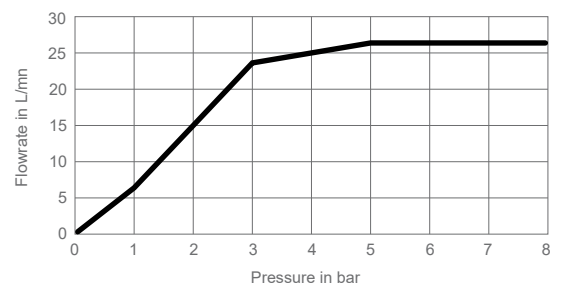

**Colour/Finish:** Polished Chrome

**Material:** Brass Body

**Minimum Pressure:** 0.5 bar

**Product Weight (kg):** 3.3

**Fixings Included:** Yes

**Guarantee (Years):** 5

**Flow Diagram**

**Additional Information:** KOHLER® finishes resist corrosion and tarnishing, whilst solid brass construction ensures durability and reliability.

**Dimensions (mm):**