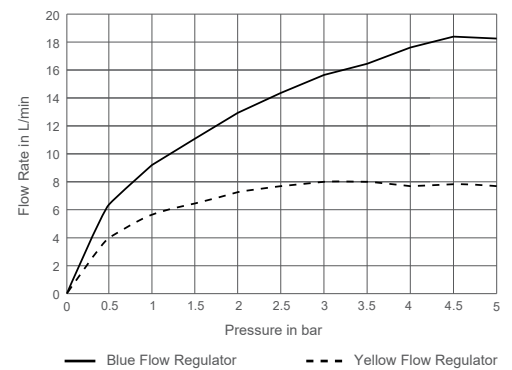

**Minimum Pressure:** 0.3 bar

**Product Weight (kg):** 3.2 - Lever Handle  
3.0 - Cross Handle

**Fixings Included:** Yes

**Guarantee (Years):** 5

## Flow Diagram

**Additional Information:** KOHLER® finishes resist corrosion and tarnishing, whilst solid brass construction ensures durability and reliability.

## Dimensions (mm):