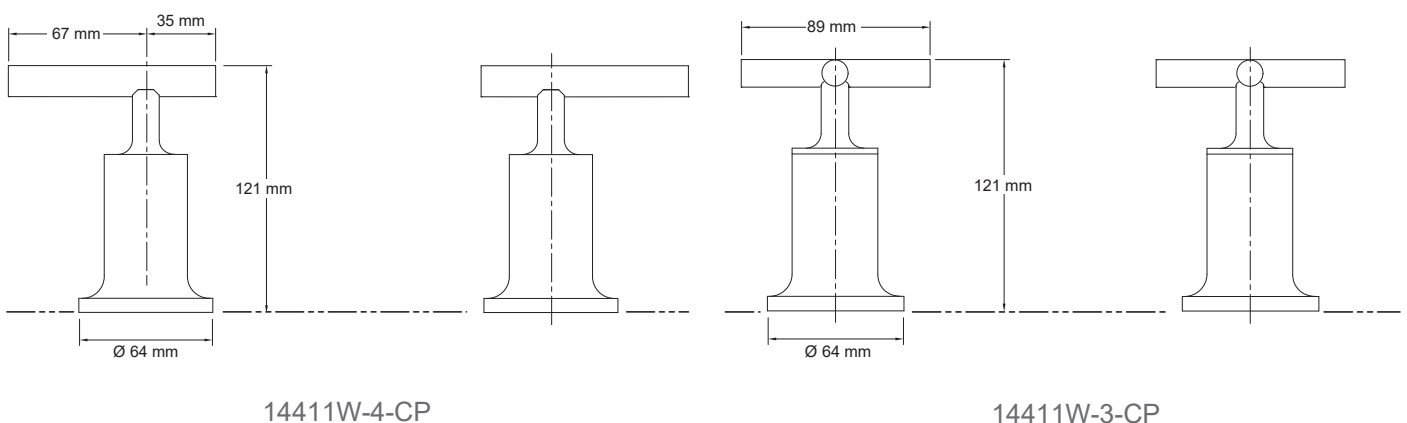

## Purist® Wall-Mount Bath Valve Kit

14411W

**Product Description:** Purist wall-mount bath valve kit

14411W-4-CP Lever Handle  
14411W-3-CP Cross Handle

**Colour/Finish:** Polished Chrome

**Material:** Brass Body

**Minimum Pressure:** 0.3 bar

**Product Weight (kg):** 3.2 - Lever Handle  
3.0 - Cross Handle

**Fixings Included:** Yes

**Guarantee (Years):** 5

## Dimensions (mm):