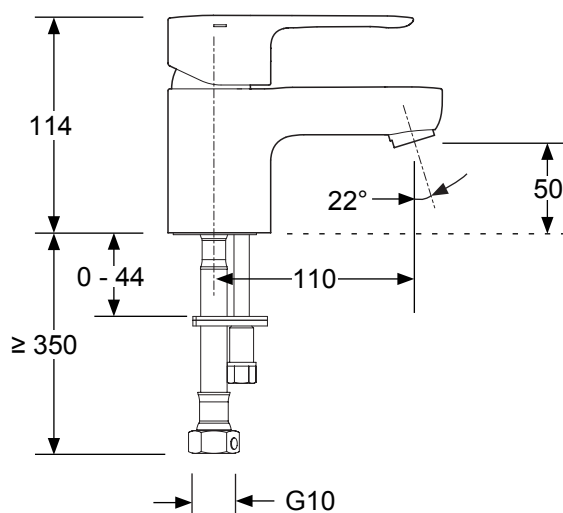

July™ Single-Lever Monobloc Basin Mixer

16027W-4 / 16027W-4ND / C16027W-4

Product Description: July single-lever monobloc basin mixer

Colour/Finish: Polished chrome

Material: Brass body

Minimum Pressure: 0.5 bar

Product Weight (kg):
1.6 Pop-up waste
1.2 Without waste
1.8 Clicker waste

Fixings Included: Yes

Guarantee (Years): 5

Flow Diagram

Additional Information: KOHLER® finishes resist corrosion and tarnishing, whilst solid brass construction ensures durability and reliability.

Dimensions (mm):

Kohler UK

Sales and Technical: +44 (0) 800 001 4466

info@kohler.co.uk

www.KOHLER.co.uk

THE BOLD LOOK
OF **KOHLER**®