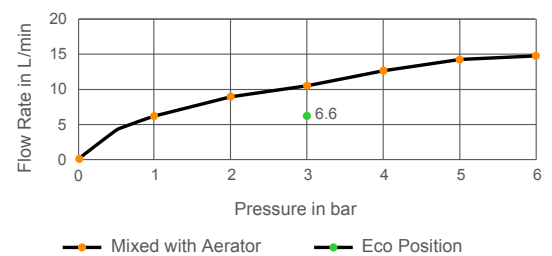

July™ Single-Lever Monobloc Basin Mixer

16027W-4 / 16027W-4ND / C16027W-4

Product Description: July single-lever monobloc basin mixer

Colour/Finish: Polished chrome

Material: Brass body

Minimum Pressure: 0.5 bar

Product Weight (kg):
1.6 Pop-up waste
1.2 Without waste
1.8 Clicker waste

Fixings Included: Yes

Guarantee (Years): 5

Flow Diagram

Additional Information: KOHLER® finishes resist corrosion and tarnishing, whilst solid brass construction ensures durability and reliability.