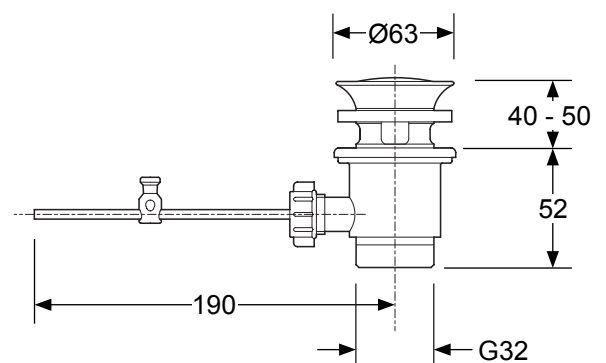

July™ Single-Lever Monobloc Basin Mixer

16027W-4 / 16027W-4ND / C16027W-4

Product Description: July single-lever monobloc basin mixer

Colour/Finish: Polished chrome

Material: Brass body

Minimum Pressure: 0.5 bar

Product Weight (kg):
1.6 Pop-up waste
1.2 Without waste
1.8 Clicker waste

Fixings Included: Yes

Guarantee (Years): 5

Flow Diagram

Additional Information: KOHLER® finishes resist corrosion and tarnishing, whilst solid brass construction ensures durability and reliability.

Dimensions (mm):

Kohler UK

Sales and Technical: +44 (0) 800 001 4466

info@kohler.co.uk

www.KOHLER.co.uk

THE BOLD LOOK
OF **KOHLER**®