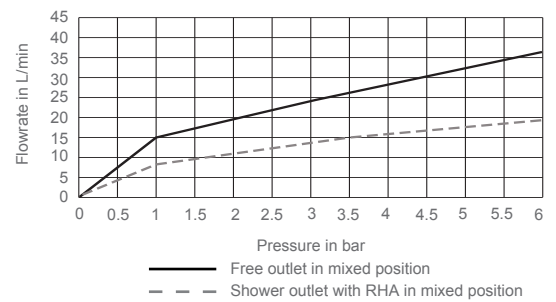

Cuff Thermostatic Exposed Shower Valve 37035D

Product Description: Cuff thermostatic exposed shower valve

Colour/Finish: Polished Chrome

Material: Brass Body

Minimum Pressure: 0.5 bar

Product Weight (kg): 2.9

Fixings Included: Yes

Guarantee (Years): 5

Flow Diagram

Additional Information: KOHLER® finishes resist corrosion and tarnishing, whilst solid brass construction ensures durability and reliability.

Dimensions (mm)