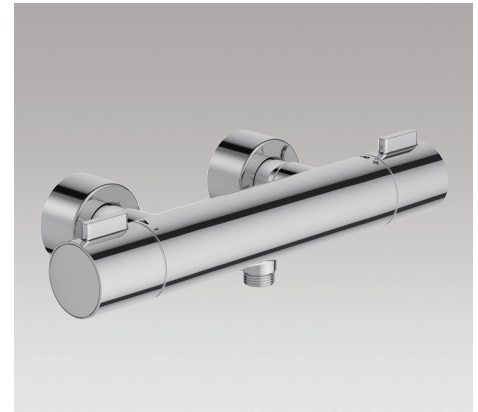

Cuff Thermostatic Exposed Shower Valve 37035D

Product Description: Cuff thermostatic exposed shower valve

Colour/Finish: Polished Chrome

Material: Brass Body

Minimum Pressure: 0.5 bar

Product Weight (kg): 2.9

Fixings Included: Yes

Guarantee (Years): 5

Flow Diagram

Additional Information: KOHLER® finishes resist corrosion and tarnishing, whilst solid brass construction ensures durability and reliability.

Dimensions (mm)