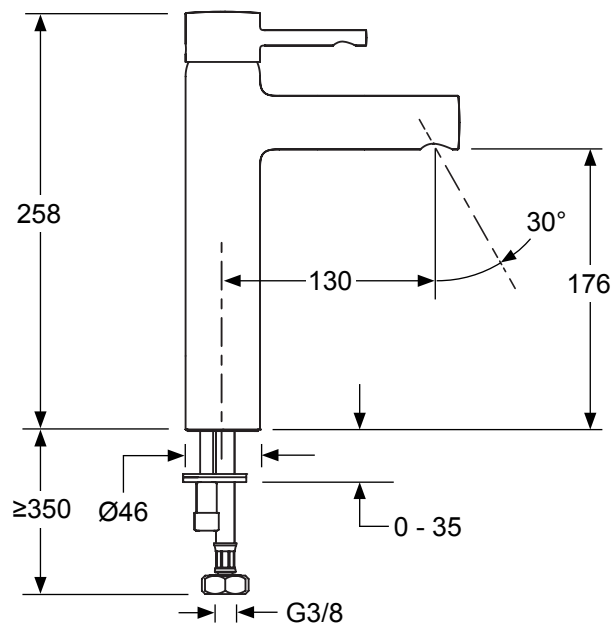

Cuff Tall Single-Lever Monobloc Basin Mixer

98299D / 37303D / C98299D

Product Description: Cuff tall single-lever monobloc basin mixer
 98299D Without waste
 37303D Includes pop-up waste
 C98299D With clicker waste

Colour/Finish: Polished Chrome

Material: Brass Body

Minimum Pressure: 0.5 bar

Product Weight (kg): 1.8 Without waste
 2.0 Pop-up waste
 2.1 Clicker waste

Fixings Included: Yes

Guarantee (Years): 5

Additional Information: KOHLER® finishes resist corrosion and tarnishing, whilst solid brass construction ensures durability and reliability.

Dimensions (mm)

Flow Diagram