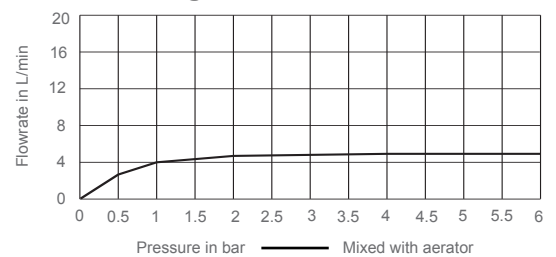

Flow Diagram