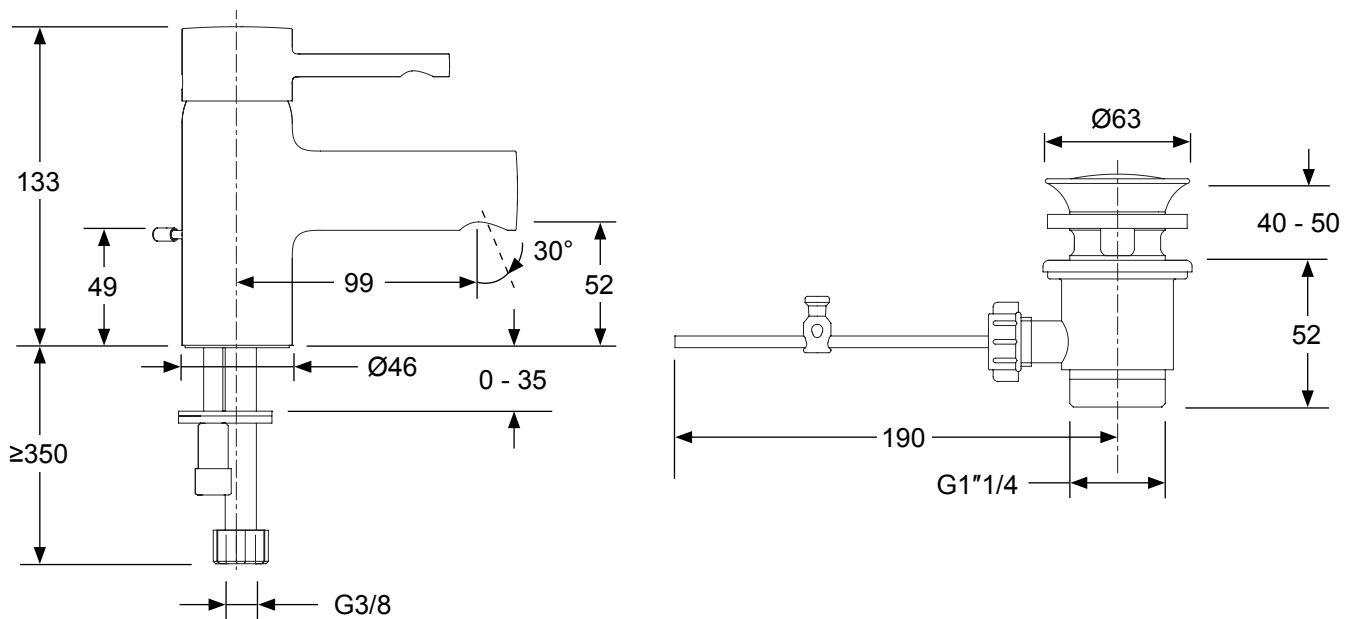

Cuff Mini Single-Lever Monobloc Basin Mixer

98297D / 37301D / C98297D

Product Description: Cuff mini single-lever monobloc basin mixer
 98297D Without waste
 37301D Includes pop-up waste
 C98297D With clicker waste

Colour/Finish: Polished Chrome

Material: Brass Body

Minimum Pressure: 0.5 bar

Product Weight (kg): 1.1 Without waste
 1.3 Pop-up waste
 1.4 Clicker waste

Fixings Included: Yes

Guarantee (Years): 5

Additional Information: KOHLER® finishes resist corrosion and tarnishing, whilst solid brass construction ensures durability and reliability.

Flow Diagram

Dimensions (mm)

Kohler UK

Sales and Technical: +44 (0) 800 001 4466

info@kohler.co.uk

www.KOHLER.co.uk

THE BOLD LOOK
 OF **KOHLER**®