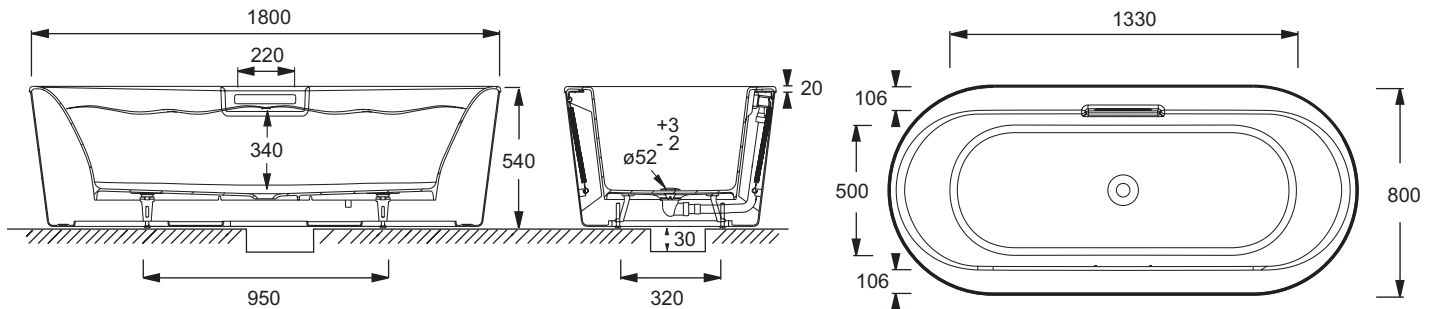

Collection: VOLUTE

Finish*:

00 - White

Features

- Dimensions: 180 x 80
- Material: Cast iron
- Volume: 230/160
- Incl. factory-assembled reinforced acrylic panel and built-in waste 6D064
- To install waste, lay trench 3 cm deep in the floor or build platform.
- Weight: 160 kg
- Installation: Floor-standing
- Shape: Oval
- Trap and connection kit E75307

Technical drawing

Product Specification: Freestanding bath 180 x 80 cm. 6D064. Collection: VOLUTE. Dimensions: 180 x 80. Weight: 160 kg. Material: Cast iron. Installation: Floor-standing. Volume: 230/160. Shape: Oval. Incl. factory-assembled reinforced acrylic panel and built-in waste 6D064. Trap and connection kit E75307. To install waste, lay trench 3 cm deep in the floor or build platform..