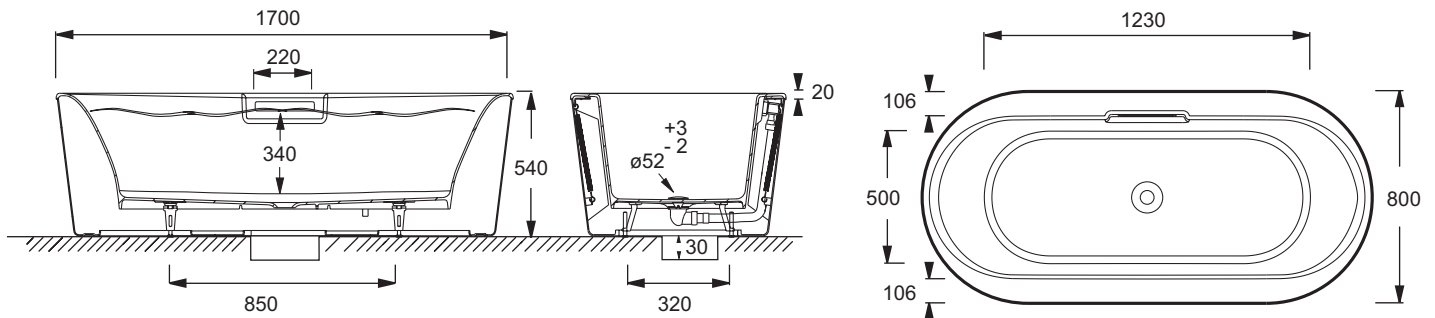

Freestanding bath 170 x 80 cm 6D063

Collection: VOLUTE

Finish*:

00 - White

Features

- Dimensions: 170 x 80
- Material: Cast iron
- Volume: 216/146
- Incl. factory-assembled reinforced acrylic panel and built-in waste 6D064
- To install waste, lay trench 3 cm deep in the floor or build platform.
- Weight: 150 kg
- Installation: Floor-standing
- Shape: Oval
- Trap and connection kit E75307

Technical drawing

Product Specification: Freestanding bath 170 x 80 cm. 6D063. Collection: VOLUTE. Dimensions: 170 x 80. Weight: 150 kg. Material: Cast iron. Installation: Floor-standing. Volume: 216/146. Shape: Oval. Incl. factory-assembled reinforced acrylic panel and built-in waste 6D064. Trap and connection kit E75307. To install waste, lay trench 3 cm deep in the floor or build platform..