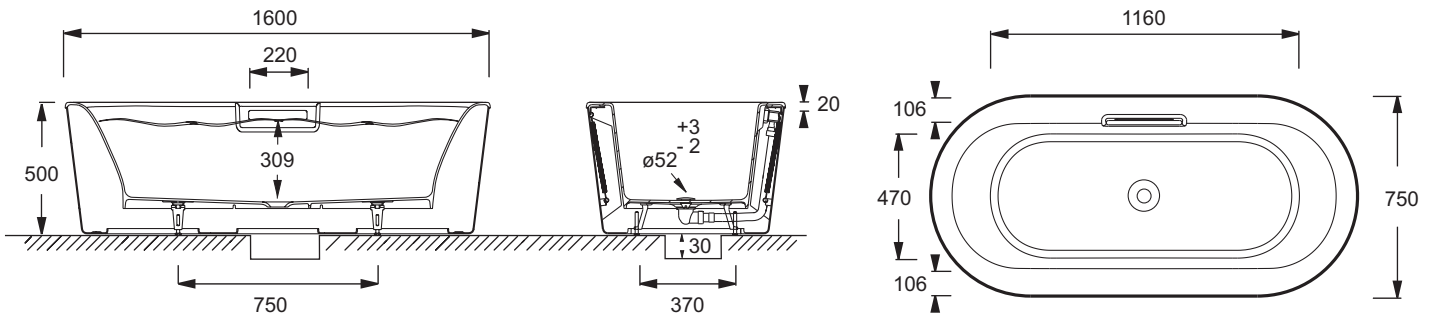

Collection: VOLUTE

Finish*:

00 - White

Features

- Dimensions: 160 x 75
- Material: Cast iron
- Volume: 170/100
- Incl. factory-assembled reinforced acrylic panel and built-in waste 6D064
- To install waste, lay trench 3 cm deep in the floor or build platform.
- Weight: 135 kg
- Installation: Floor-standing
- Shape: Oval
- Trap and connection kit E75307

Technical drawing

Product Specification: Freestanding bath 160 x 75 cm. 6D062. Collection: VOLUTE. Dimensions: 160 x 75. Weight: 135 kg. Material: Cast iron. Installation: Floor-standing. Volume: 170/100. Shape: Oval. Incl. factory-assembled reinforced acrylic panel and built-in waste 6D064. Trap and connection kit E75307. To install waste, lay trench 3 cm deep in the floor or build platform..