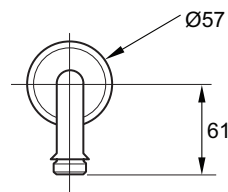

Showering Wall & Ceiling Arm

1190093 / E10043

Product Description: 1190093-CP Wall arm
E10043-CP Ceiling arm

Required Items: Contemporary Round Rainheads:
14536D-CP, 13689D-CP,
13690D-CP, 13691D-CP

Contemporary Square Rainheads:
13695D-CP, 13696D-CP

Traditional Round Rainheads:
13692D-CP, 13693D-CP,
13694D-CP

Product Dimensions: Wall arm – 420 mm Projection
Ceiling arm – H300 mm

Colour/Finish: Polished Chrome

Material: Brass

Product Weight (kg): 0.45

Guarantee (Years): 5

Dimensions (mm)

Kohler UK

Sales and Technical:

+44 (0) 844 571 0048 (Calls cost 7p per minute plus your phone company's access charge)

info@kohler.co.uk

www.KOHLER.co.uk

THE BOLD LOOK
OF **KOHLER**®