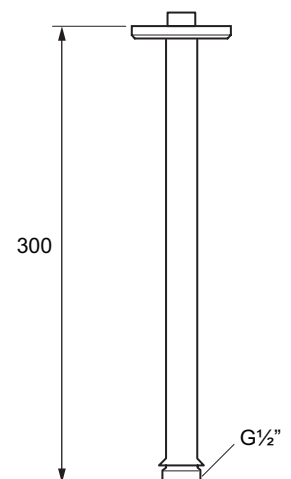

Showering Wall & Ceiling Arm

1190093 / E10043

Product Description: 1190093-CP Wall arm
E10043-CP Ceiling arm

Required Items: Contemporary Round Rainheads:
14536D-CP, 13689D-CP,
13690D-CP, 13691D-CP

Contemporary Square Rainheads:
13695D-CP, 13696D-CP

Traditional Round Rainheads:
13692D-CP, 13693D-CP,
13694D-CP

Product Dimensions: Wall arm – 420 mm Projection
Ceiling arm – H300 mm

Colour/Finish: Polished Chrome

Material: Brass

Product Weight (kg): 0.45

Guarantee (Years): 5

Dimensions (mm)

Kohler UK

Sales and Technical:

+44 (0) 844 571 0048 (Calls cost 7p per minute plus your phone company's access charge)

info@kohler.co.uk

www.KOHLER.co.uk

THE BOLD LOOK
OF **KOHLER**®