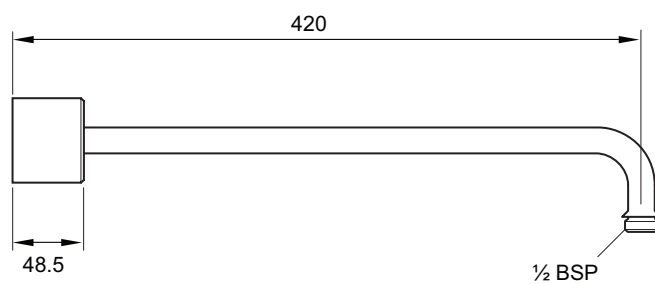

Showering Wall & Ceiling Arm

1190093 / E10043

Product Description: 1190093-CP Wall arm
E10043-CP Ceiling arm

Required Items: Contemporary Round Rainheads:
14536D-CP, 13689D-CP,
13690D-CP, 13691D-CP

Contemporary Square Rainheads:
13695D-CP, 13696D-CP

Traditional Round Rainheads:
13692D-CP, 13693D-CP,
13694D-CP

Product Dimensions: Wall arm – 420 mm Projection
Ceiling arm – H300 mm

Colour/Finish: Polished Chrome

Material: Brass

Product Weight (kg): 0.45

Guarantee (Years): 5

Dimensions (mm)

Kohler UK

Sales and Technical:

+44 (0) 844 571 0048 (Calls cost 7p per minute plus your phone company's access charge)

info@kohler.co.uk

www.KOHLER.co.uk

THE BOLD LOOK
OF **KOHLER**®