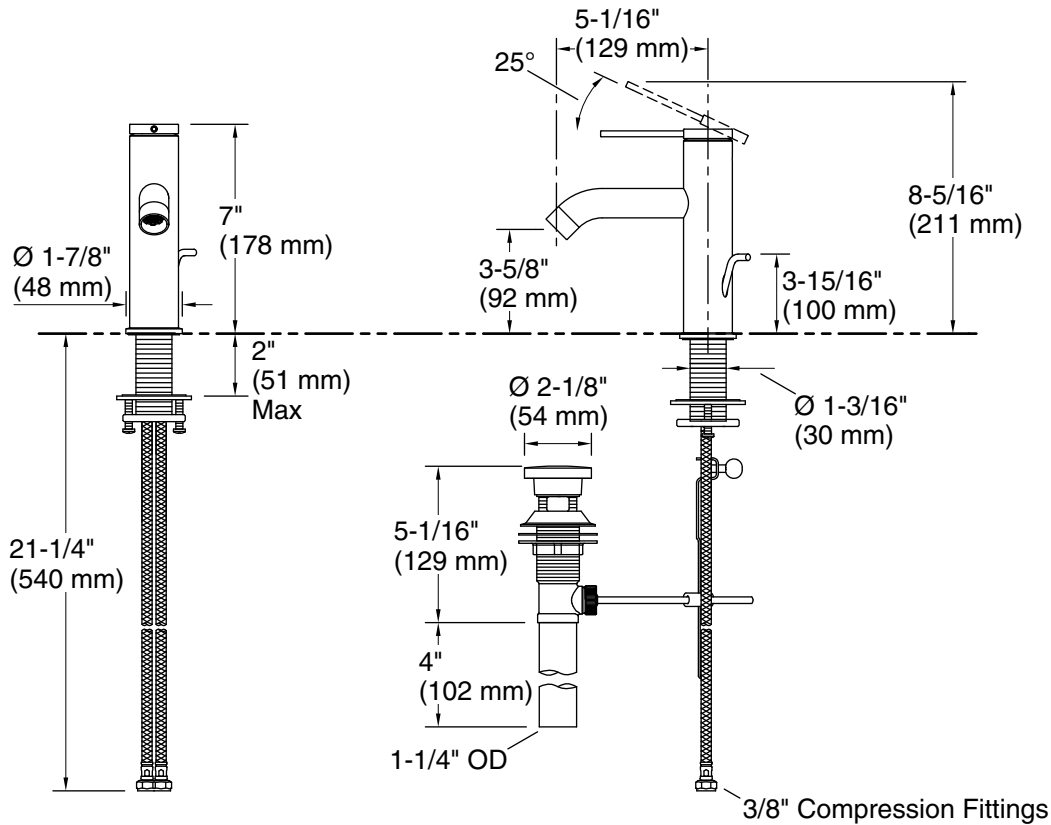

Features

- Limited Edition Manchester United collection.
- 5.1" (129 mm) spout reach.
- 1.2 gpm (4.5 lpm) maximum flow rate at 60 psi (4.14 bar).
- Single pin handle allows for both volume and temperature control.
- Temperature memory allows faucet to be turned on and off at the temperature set during prior usage.
- Coordinates with Components faucets, accessories, and showering components to complete your bathroom.

Technical Information

All product dimensions are nominal.

Faucet:

Flow rate: 1.2 gal/min (4.5 l/min)

Pressure: 60 psi (4.1 bar)

Drain included: Yes

Spout:

Spout reach: 5-1/16" (129 mm)