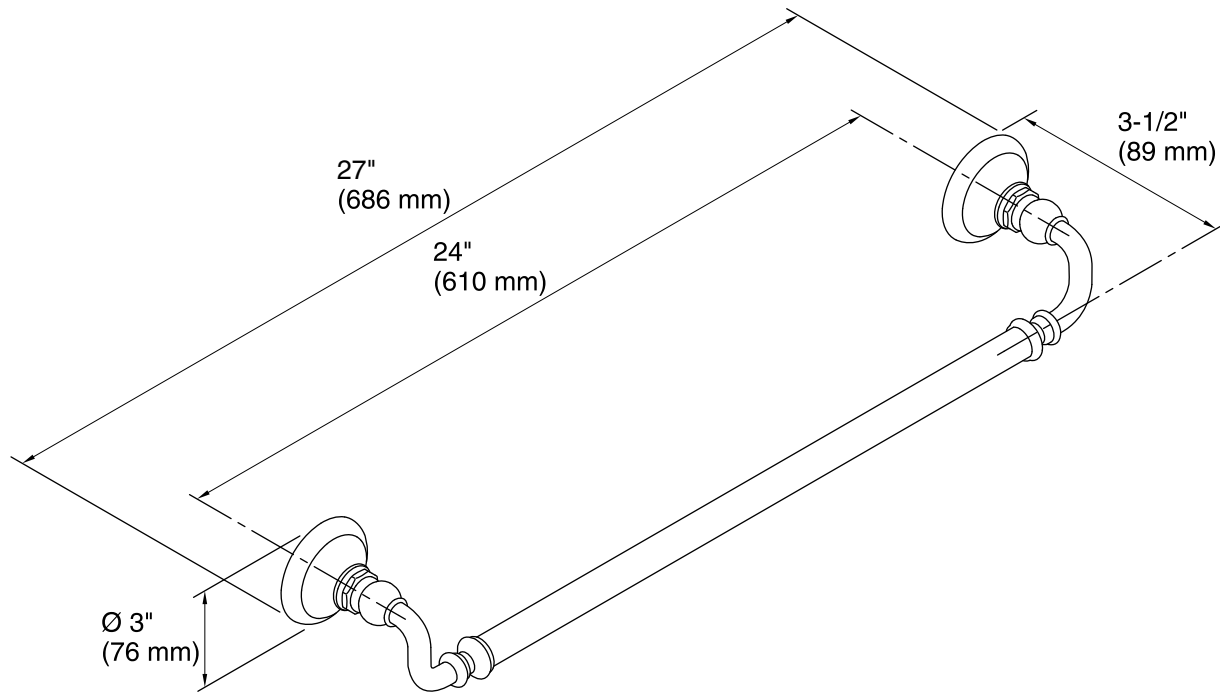

### Features

- KOHLER finishes resist corrosion and tarnish.
- Classic 24- inch bar.
- Coordinates with other products in the Artifacts collection.
- 27" (686 mm) x 3-1/2" (89 mm) x 3" (76 mm)

## Technical Information

All product dimensions are nominal.