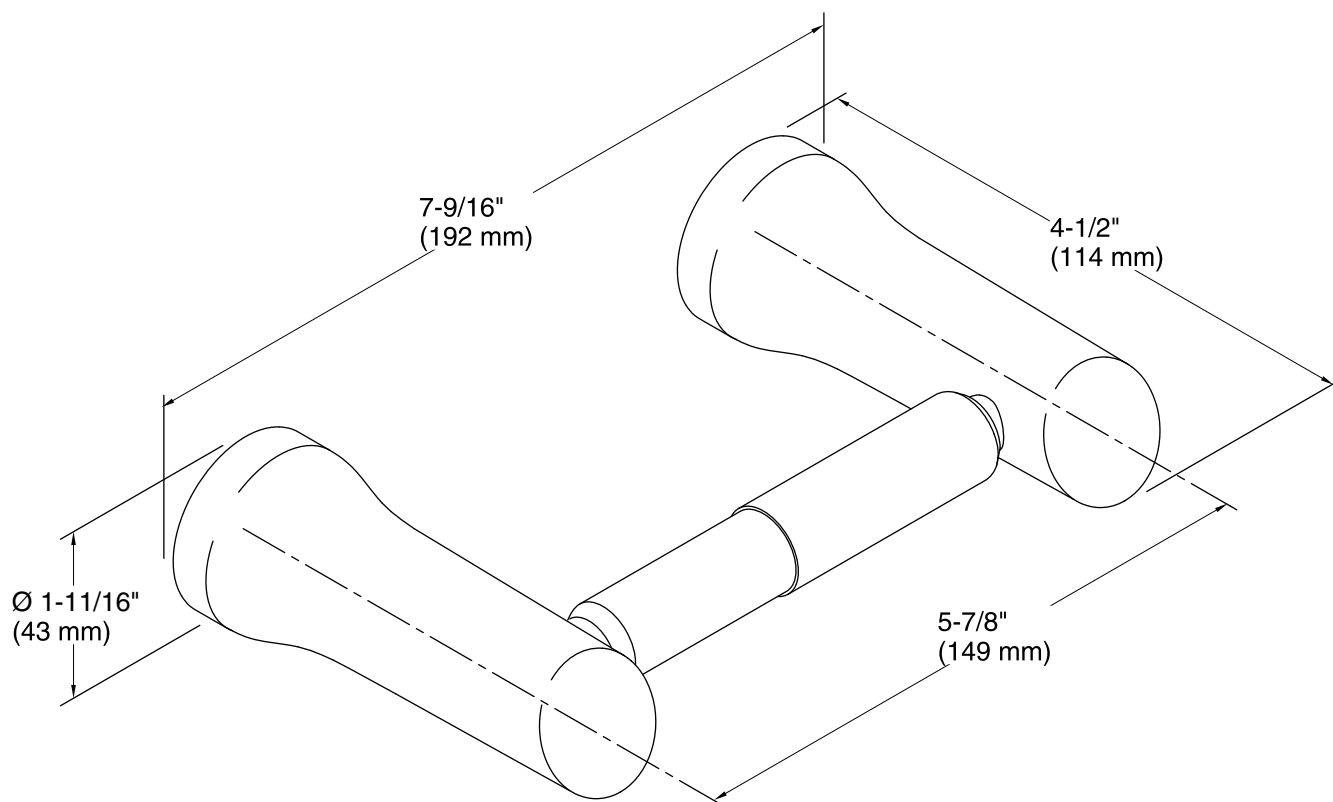

Features

- KOHLER finishes resist corrosion and tarnish.
- Coordinates with other products in the Toobi collection.
- 7-9/16" (192 mm) x 4-1/2" (114 mm) x 1-11/16" (43 mm)

Material

- Premium metal construction.

Color tiles intended for reference only.

Color	Code	Description
	CP	Polished Chrome
	BN	Vibrant® Brushed Nickel

Technical Information

All product dimensions are nominal.

Notes

Install this product according to the installation guide.