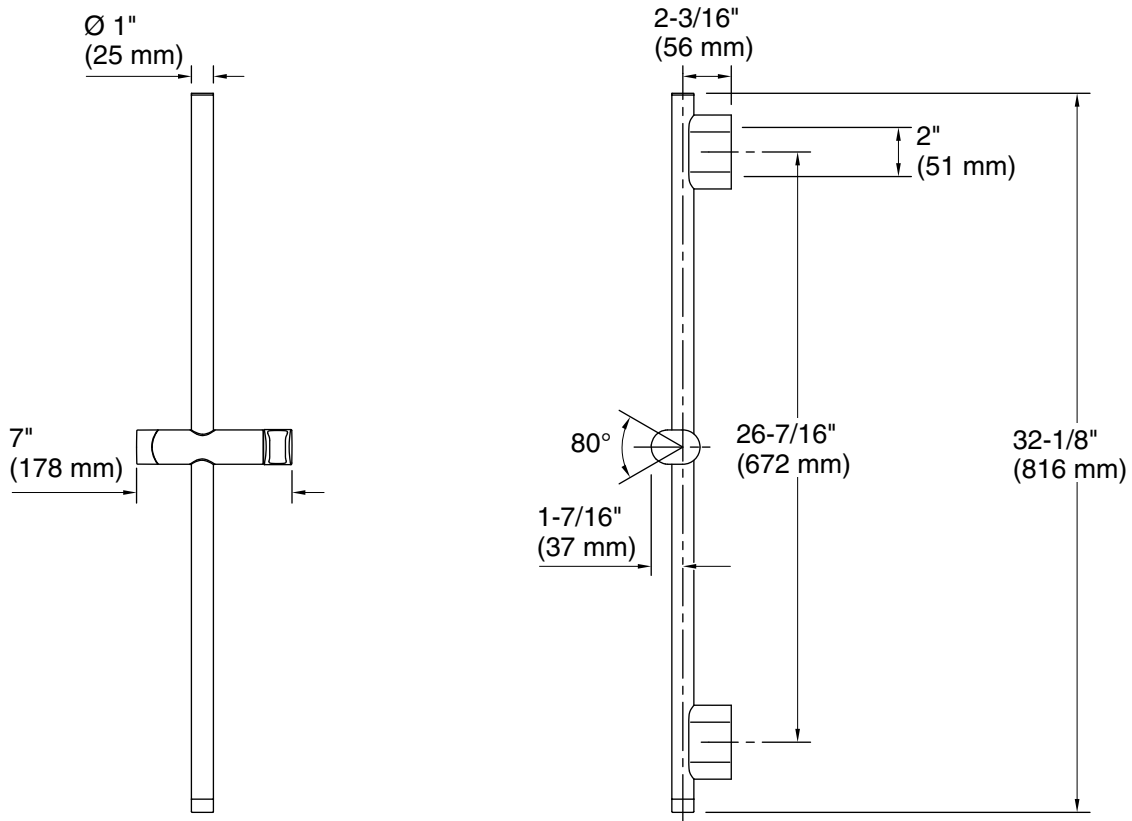

Features

- 31½" (800 mm) adjustable sidebar supports a handshower at the desired height for a customized showering experience.

Material

- Durable metal construction.
- KOHLER finishes resist corrosion and tarnishing.

Color	Code	Description
	CP	Polished Chrome
	BN	Vibrant® Brushed Nickel
	BL	Matte Black
	2MB	Vibrant® Brushed Moderne Brass

Technical Information

All product dimensions are nominal.