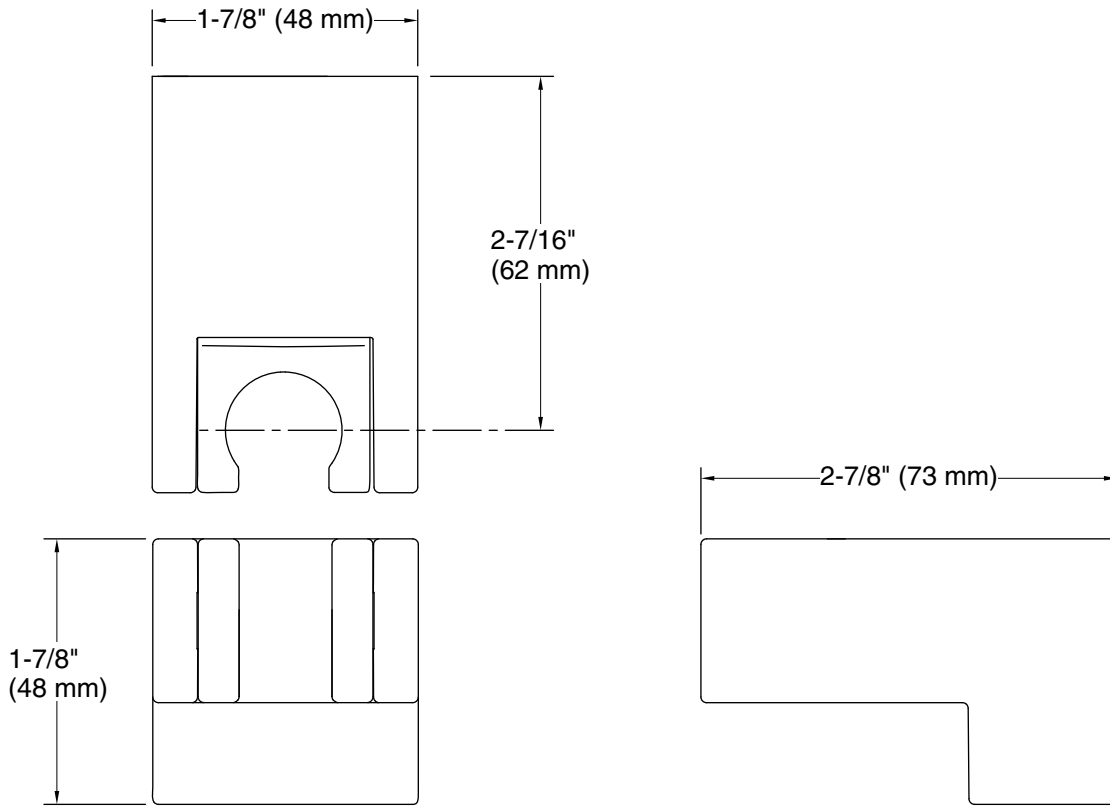

Technical Information

All product dimensions are nominal.

Drain included: No