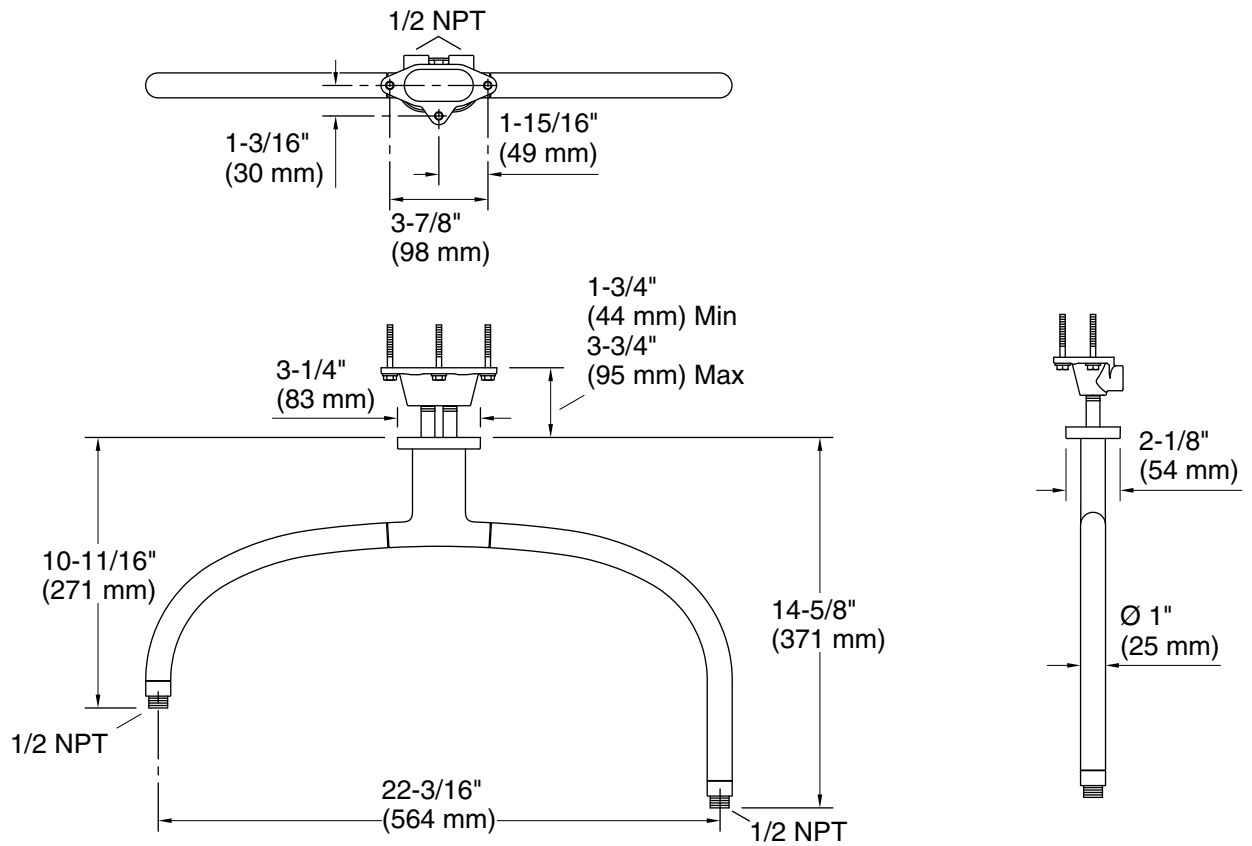

Features

- 14½" x 22" (370.5 x 563 mm) arched dual shower arm.
- Compatible with two single-function rainheads or a single-function rainhead and a wand handshower with hose (components sold separately).
- Arms can operate individually or together at the same time.

Material

- Brass construction ensures durability and reliability.
- KOHLER finishes resist corrosion and tarnishing.

Installation

- Requires valve and diverter or multiport valve (sold separately).
- 1/2 -14 NPT connection.
- Ceiling-mount.

Color	Code	Description
	CP	Polished Chrome
	BN	Vibrant® Brushed Nickel
	BL	Matte Black
	2MB	Vibrant® Brushed Moderne Brass

Technical Information

All product dimensions are nominal.