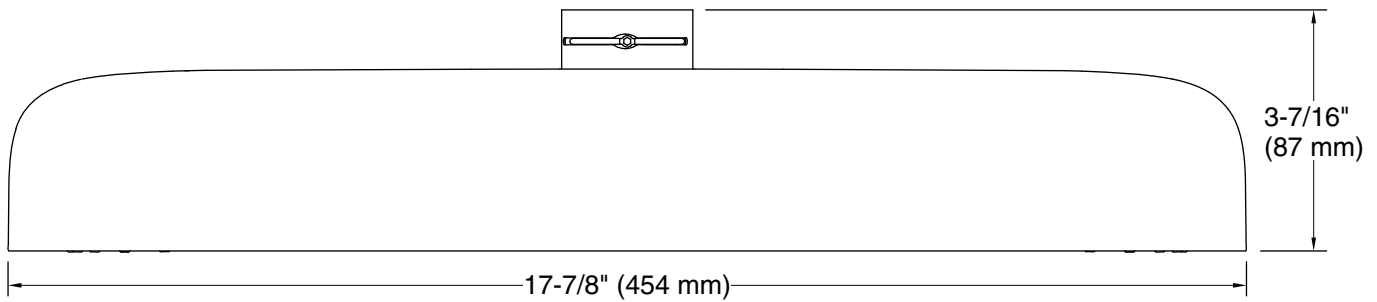

Technical Information

All product dimensions are nominal.

Showerhead/Body Spray:

Rated maximum flow: 2.5 gal/min (9.5 l/min)

Pressure:

80 psi (5.5 bar)