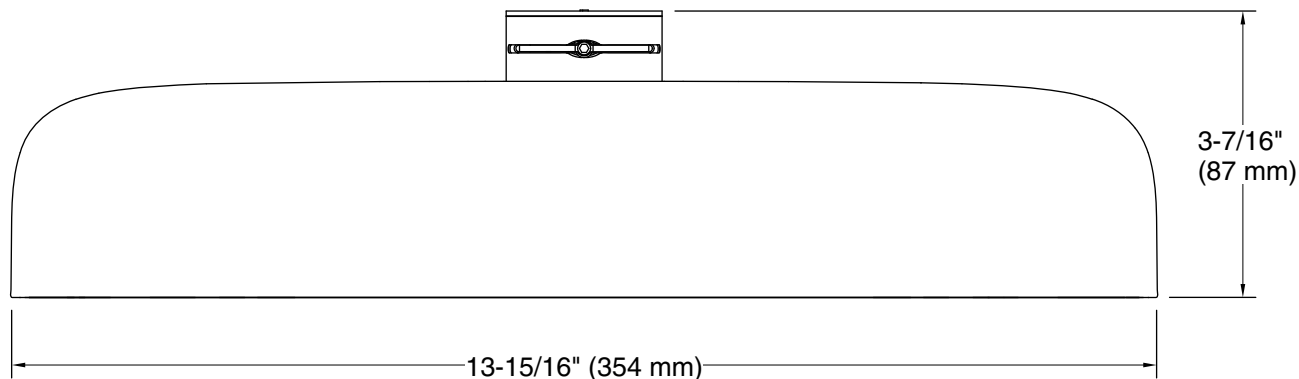

Technical Information

All product dimensions are nominal.

Showerhead/Body Spray:

Rated maximum flow: 1.75 gal/min (6.6 l/min)

flow:

Pressure: 80 psi (5.5 bar)