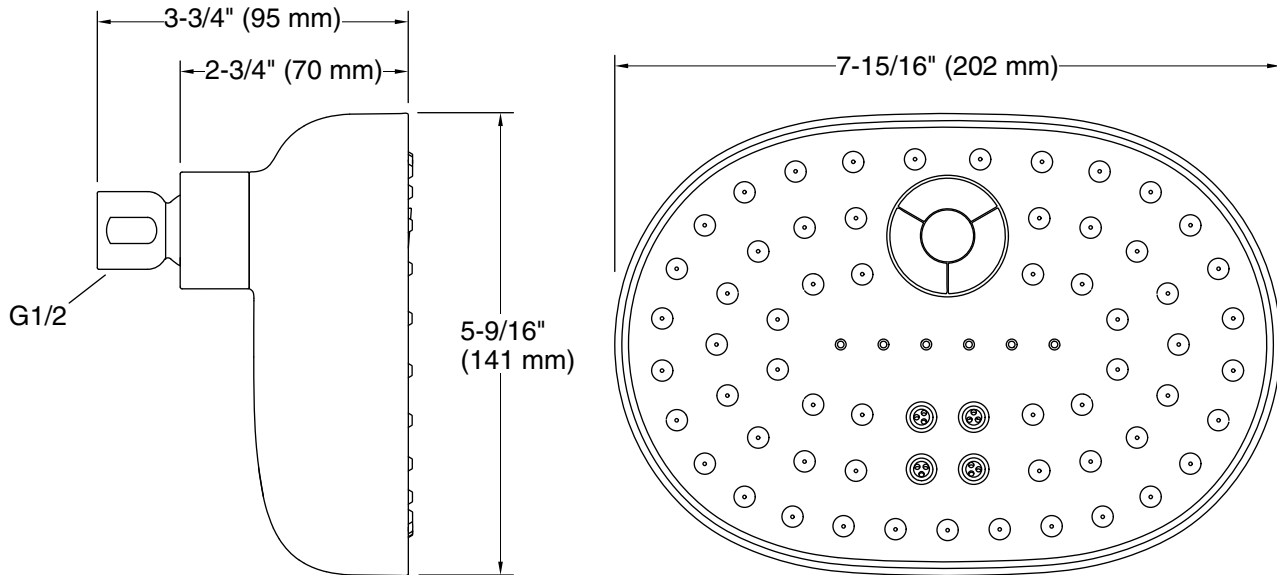

### Installation

- 1/2 -14 NPT connection.
- Wall-mount.
- Shower arm and flange sold separately.

### Technical Information

All product dimensions are nominal.