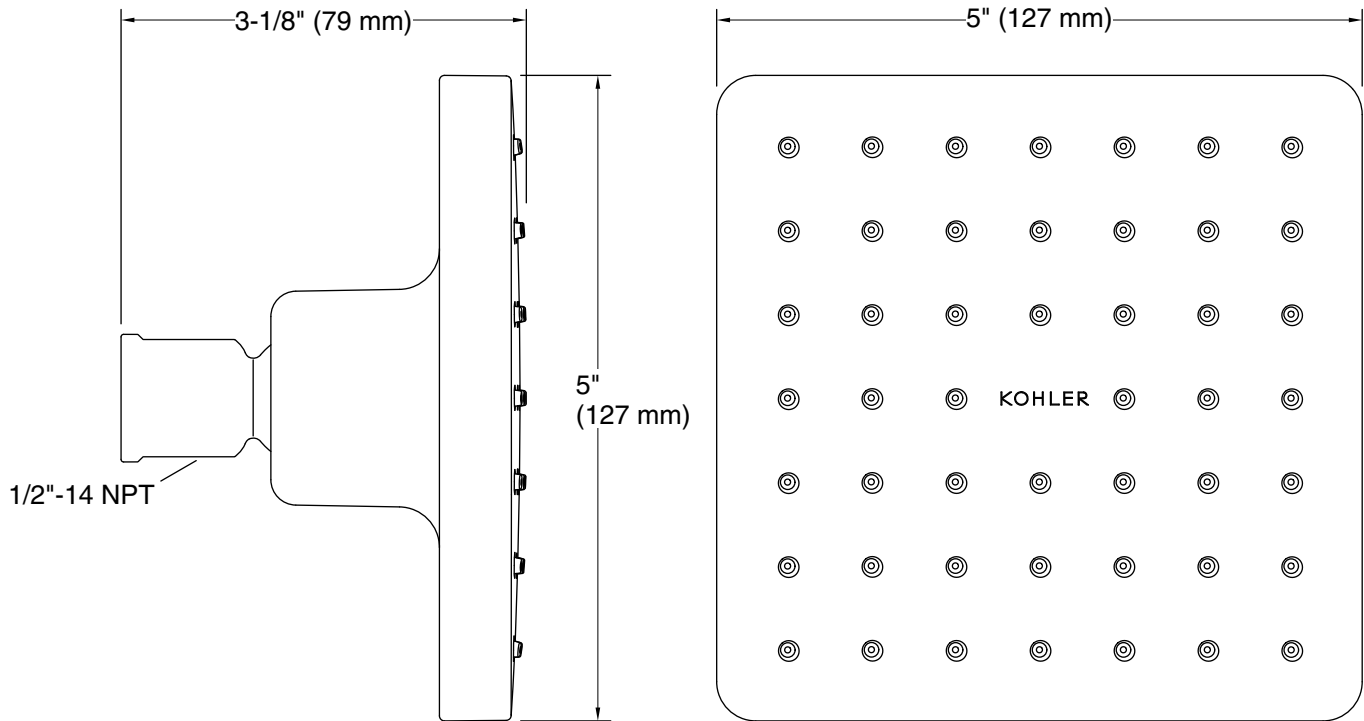

Technical Information

All product dimensions are nominal.

Drain included: No

Showerhead/Body Spray:

Rated maximum flow: 2.5 gal/min (9.5 l/min)

Pressure: 45 psi (3.1 bar)

Notes

Install this product according to the installation instructions.