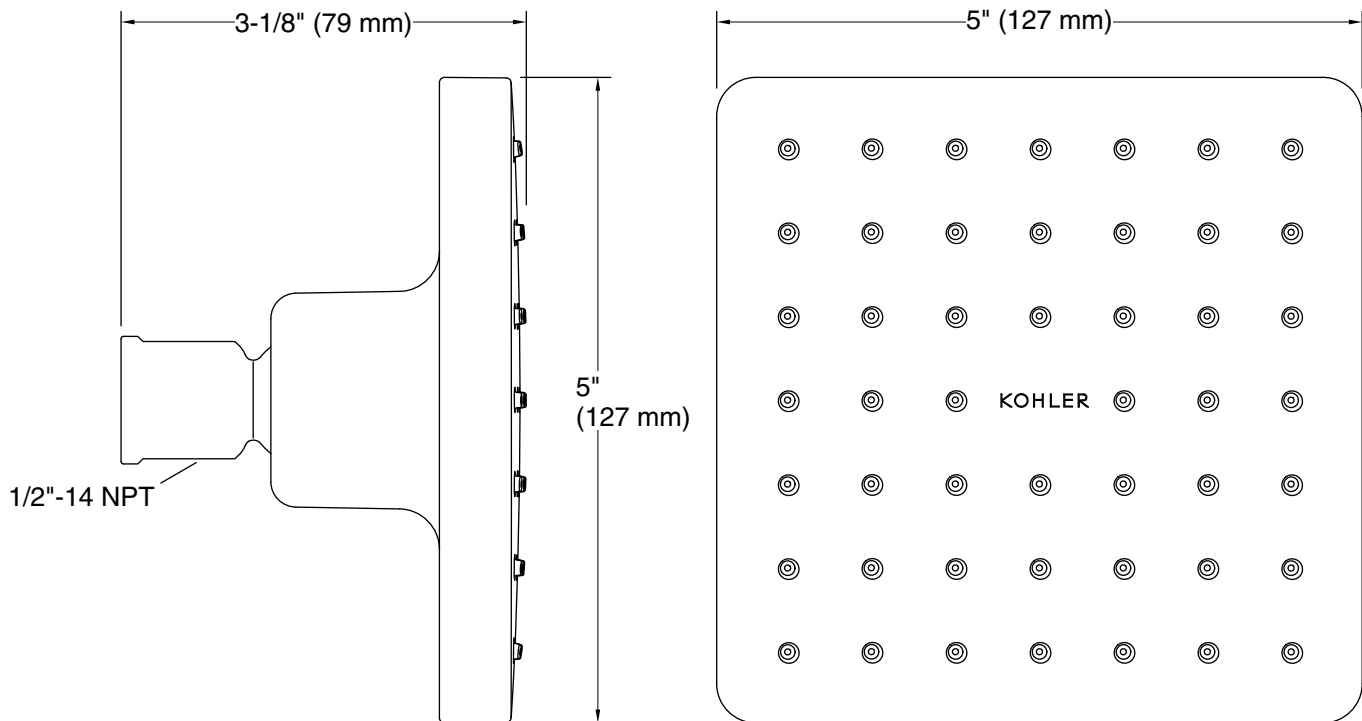

Technical Information

All product dimensions are nominal.

Drain included: No

Showerhead/Body Spray:

Rated maximum flow: 1.75 gal/min (6.6 l/min)

Pressure: 45 psi (3.1 bar)

Notes

Install this product according to the installation instructions.