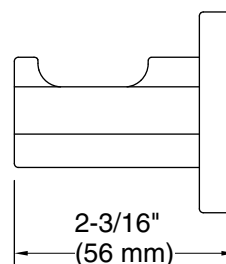

Technical Information

All product dimensions are nominal.

Material: Zinc, Stainless Steel

Notes

Install this product according to the installation instructions.

CAUTION: Risk of personal injury. Do not install these products in any area where they are likely to be used inadvertently as a grab bar or support bar. These products are not designed or intended for use as a grab bar or support bar.