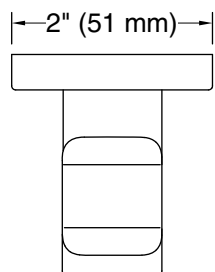

Technical Information

All product dimensions are nominal.

Material: Zinc, Stainless Steel

Notes

Install this product according to the installation instructions.

CAUTION: Risk of personal injury. Do not install these products in any area where they are likely to be used inadvertently as a grab bar or support bar. These products are not designed or intended for use as a grab bar or support bar.