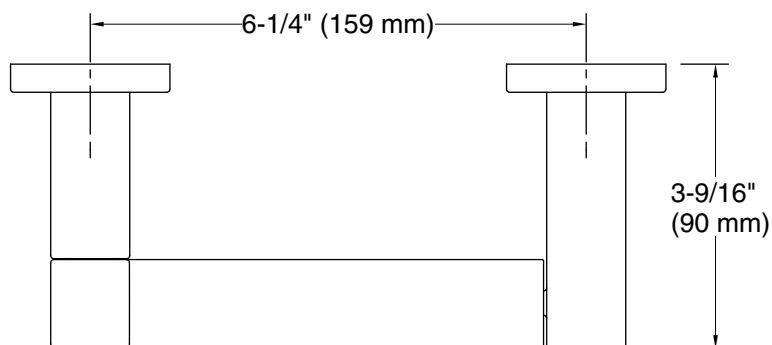

Parallel™

Pivoting toilet paper holder
K-23528

Features

- Pivoting holder makes changing toilet tissue quick and simple.
- Coordinates with other products in the Parallel collection.

Material

- Premium metal construction for durability and reliability.
- KOHLER finishes resist corrosion and tarnishing.

Technical Information

All product dimensions are nominal.

Installation Type: Wall-mount

Material: Zinc, Stainless Steel

Notes

Install this product according to the installation instructions.

CAUTION: Risk of personal injury. Do not install these products in any area where they are likely to be used inadvertently as a grab bar or support bar. These products are not designed or intended for use as a grab bar or support bar.