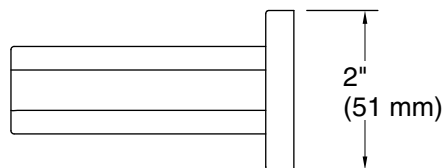

Technical Information

All product dimensions are nominal.

Installation Type: Wall-mount

Material: Zinc, Stainless Steel

Notes

Install this product according to the installation instructions.

CAUTION: Risk of personal injury. Do not install these products in any area where they are likely to be used inadvertently as a grab bar or support bar. These products are not designed or intended for use as a grab bar or support bar.