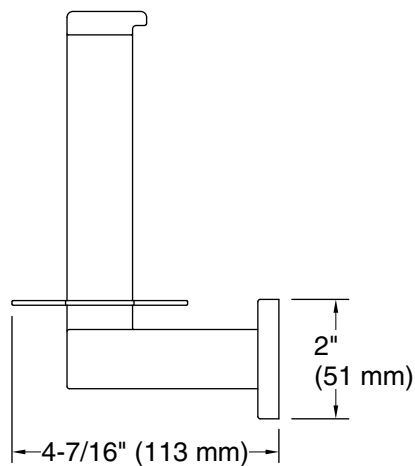

Technical Information

All product dimensions are nominal.

Material: Zinc, Stainless Steel

Notes

Install this product according to the installation instructions.

CAUTION: Risk of personal injury. Do not install these products in any area where they are likely to be used inadvertently as a grab bar or support bar. These products are not designed or intended for use as a grab bar or support bar.