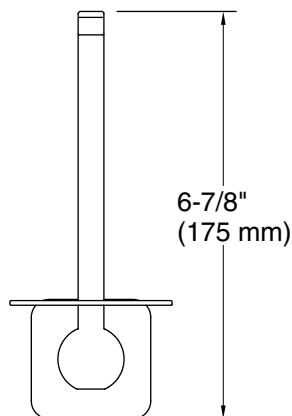

Technical Information

All product dimensions are nominal.

Material: Zinc, Stainless Steel

Notes

Install this product according to the installation instructions.

CAUTION: Risk of personal injury. Do not install these products in any area where they are likely to be used inadvertently as a grab bar or support bar. These products are not designed or intended for use as a grab bar or support bar.