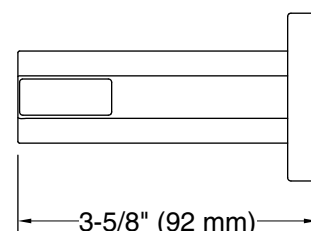

Available Colors/Finishes

Color tiles intended for reference only.

Color	Code	Description
	CP	Polished Chrome
	BN	Vibrant® Brushed Nickel
	BL	Matte Black

Technical Information

All product dimensions are nominal.