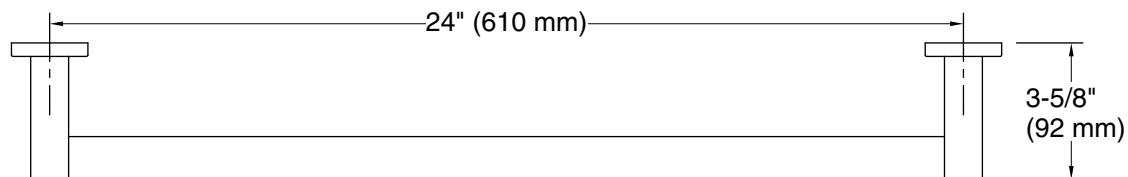

Features

- 24" (610 mm) bar.
- Coordinates with other products in the Parallel collection.

Material

- Premium metal construction for durability and reliability.
- KOHLER finishes resist corrosion and tarnishing.

Color tiles intended for reference only.

Color	Code	Description
	CP	Polished Chrome
	BN	Vibrant® Brushed Nickel
	BL	Matte Black

Technical Information

All product dimensions are nominal.

Installation Type: Wall-mount