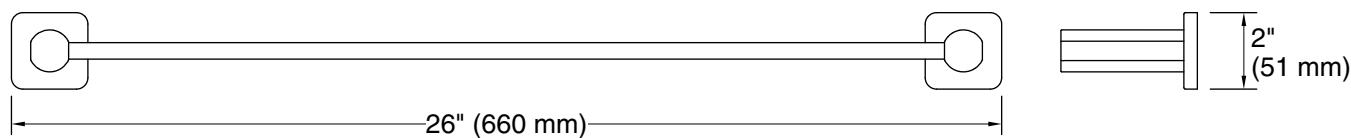

Features

- 24" (610 mm) bar.
- Coordinates with other products in the Parallel collection.

Material

- Premium metal construction for durability and reliability.
- KOHLER finishes resist corrosion and tarnishing.

Color tiles intended for reference only.

Color	Code	Description
	CP	Polished Chrome
	BN	Vibrant® Brushed Nickel
	BL	Matte Black

Technical Information

All product dimensions are nominal.

Installation Type: Wall-mount