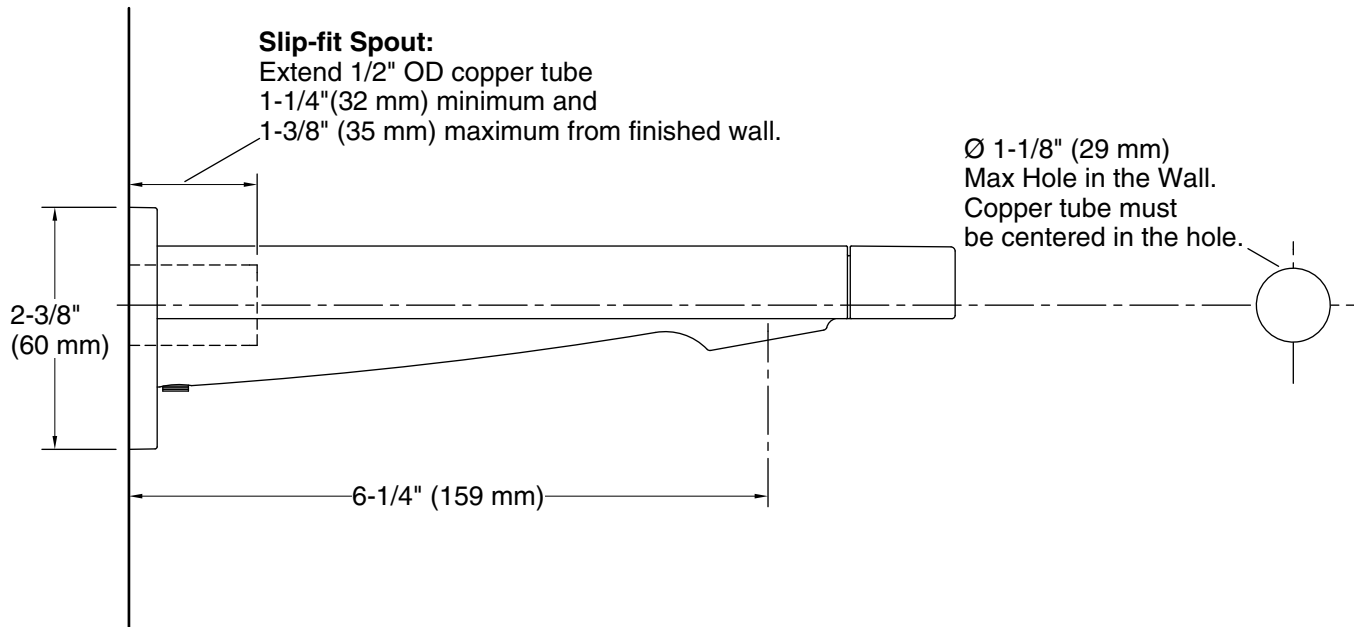

Technical Information

All product dimensions are nominal.

Drain included: No

Notes

Install this product according to the installation instructions.

ADA, OBC, CSA B651 compliant when installed to the specific requirements of these regulations.