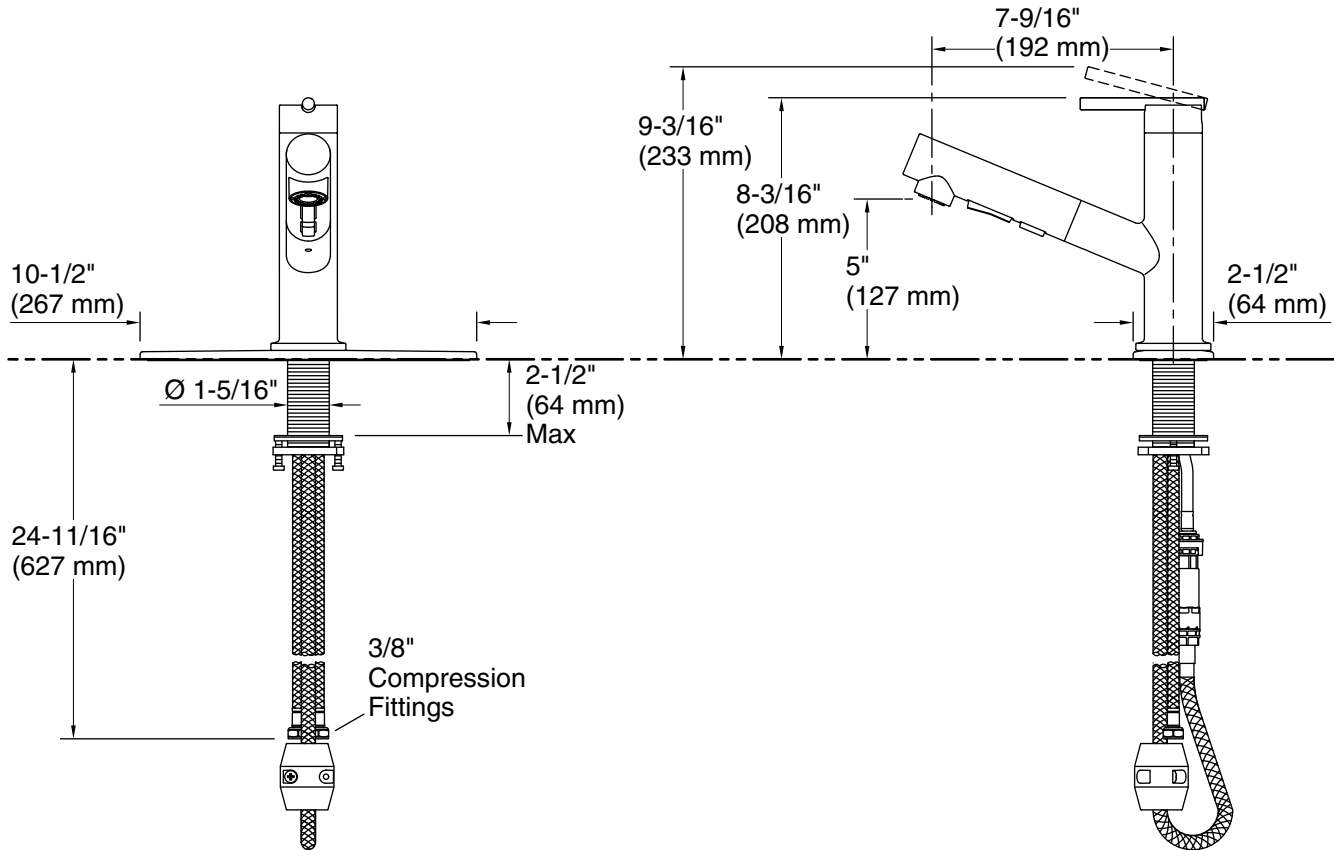

Technical Information

All product dimensions are nominal.

Faucet:

Flow rate: 1.5 gal/min (5.7 l/min)

Pressure: 60 psi (4.1 bar)

Fixture pressure max 125 psi (861.8 kPa)
(static):

Pressure and Supply Requirements

Fixture pressure min 20 psi (137.9 kPa)
(static):

Fixture Supply Requirements

Min static pressure: 20 psi (137.9 kPa)

Max static pressure: 125 psi (861.8 kPa)

Notes

Install this product according to the installation instructions.

ADA, CSA B651 compliant when installed to the specific requirements of these regulations.