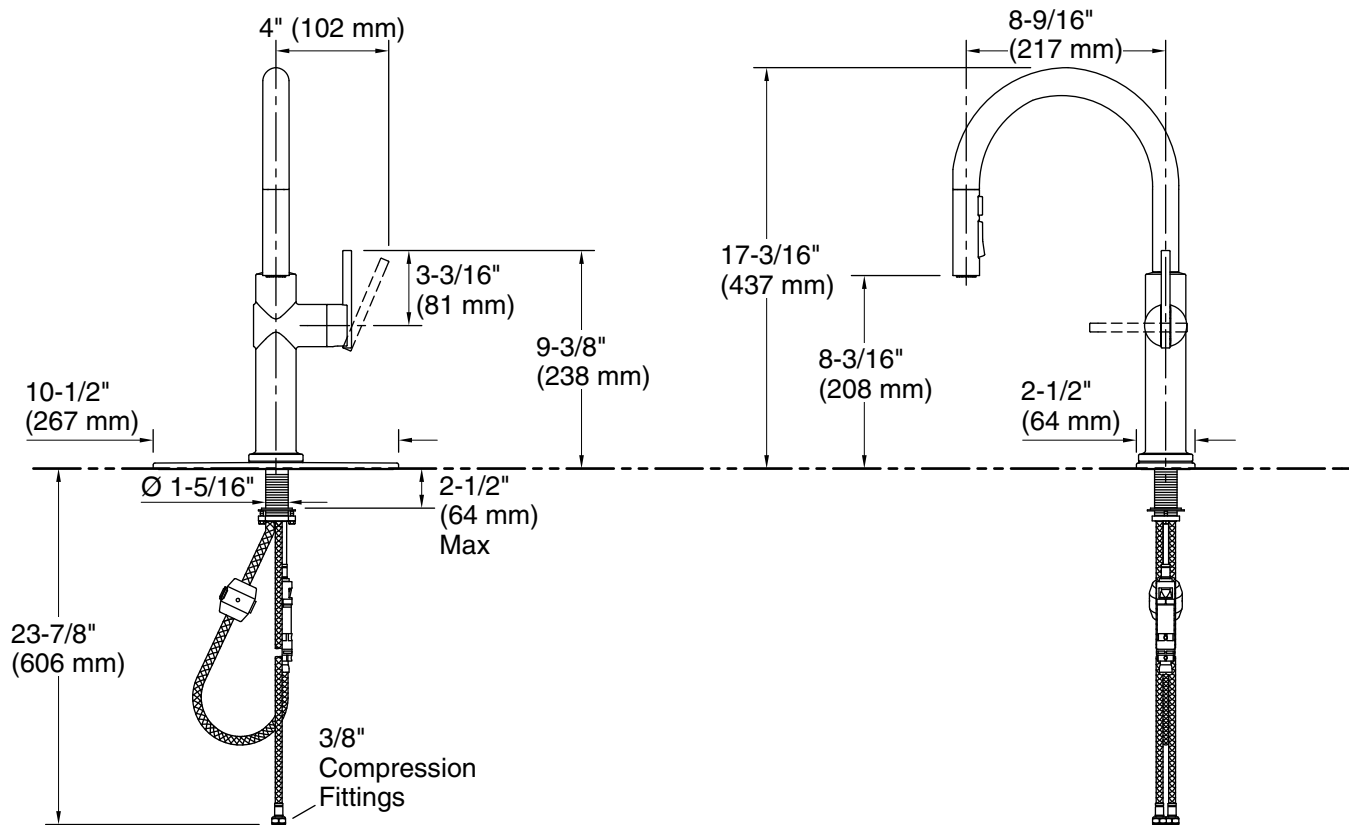

Optional Products/Accessories

1012715 Kitchen Faucet Deep Rough-In Kit

ADA CSA B651

Codes/Standards

ASME A112.18.1/CSA B125.1
 NSF/ANSI 61
 NSF/ANSI 372
 All applicable US Federal and State material regulations
 DOE - Energy Policy Act 1992
 California Energy Commission (CEC)
 ADA
 ICC/ANSI A117.1
 CSA B651

Technical Information

All product dimensions are nominal.

Faucet:

Flow rate: 1.5 gal/min (5.7 l/min)
 Pressure: 60 psi (4.1 bar)
 Valve body: Plastic
 Fixture pressure max (static): 125 psi (861.8 kPa)

Pressure and Supply Requirements