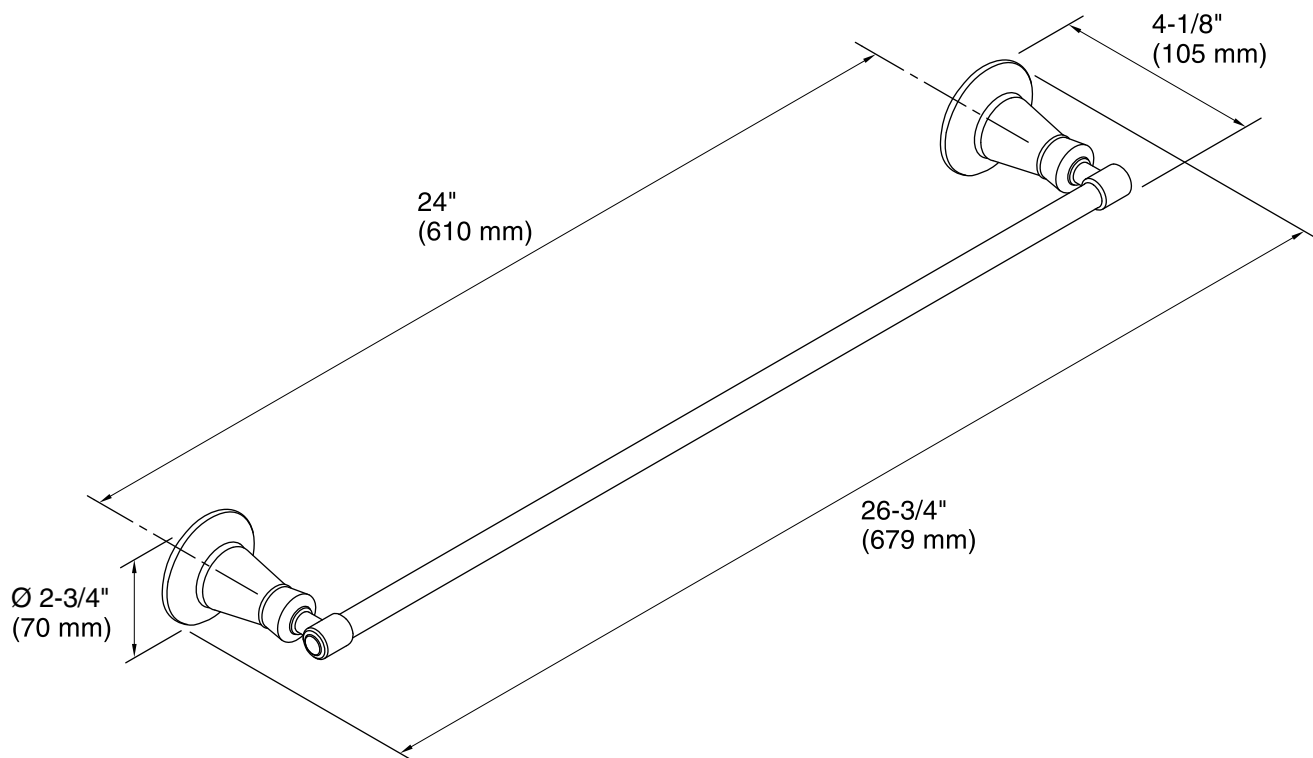

Technical Information

All product dimensions are nominal.

Notes

Install this product according to the installation guide.

CAUTION: Risk of personal injury. Do not install these products in any area where they are likely to be used inadvertently as a grab bar or support bar. These products are not designed or intended for use as a grab bar or support bar.