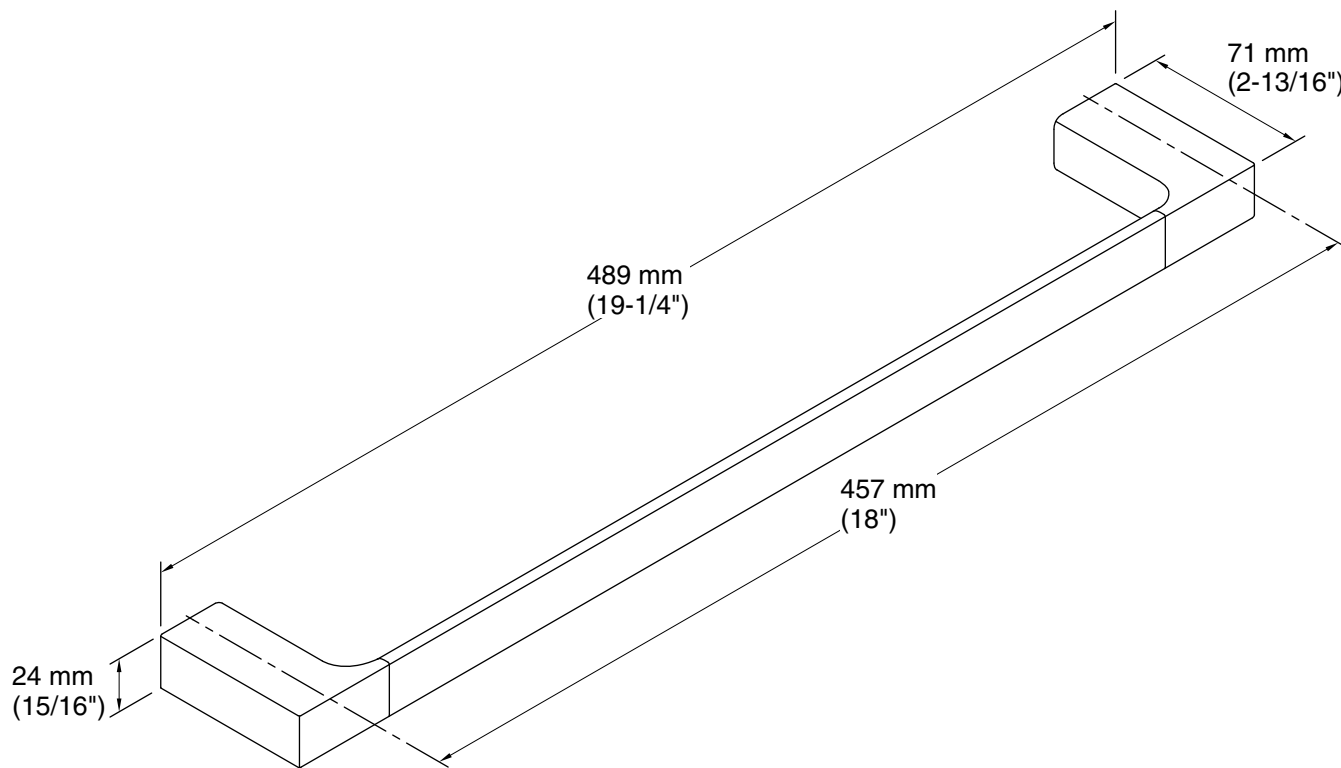

Color	Code	Description
-------	------	-------------

	CP	Polished Chrome
--	----	-----------------

Technical Information

All product dimensions are nominal.

Material: Metal

Notes

Install this product according to the installation instructions.