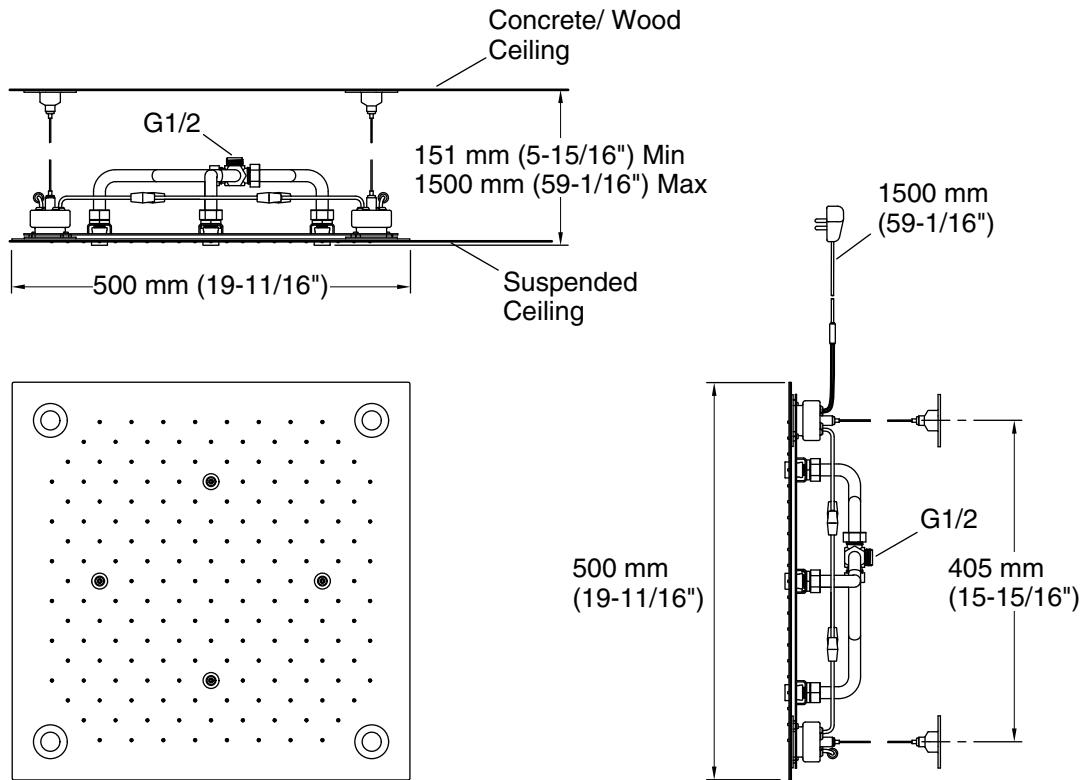

## Features

- Ceiling mount installation
- Dimension = 500 mm x 500 mm
- Waterfall spray function provides an exhilarating experience
- Rain curtain spray function provides a drenching rain experience
- Superior spray performance with Katalyst air-induction spray technology delivers a luxurious and drenching "rain" experience.

### Technical Information

All product dimensions are nominal.

#### Showerhead/Body Spray:

Rated maximum flow: 4 gal/min (15.1 l/min)

Pressure: 45 psi (3.1 bar)