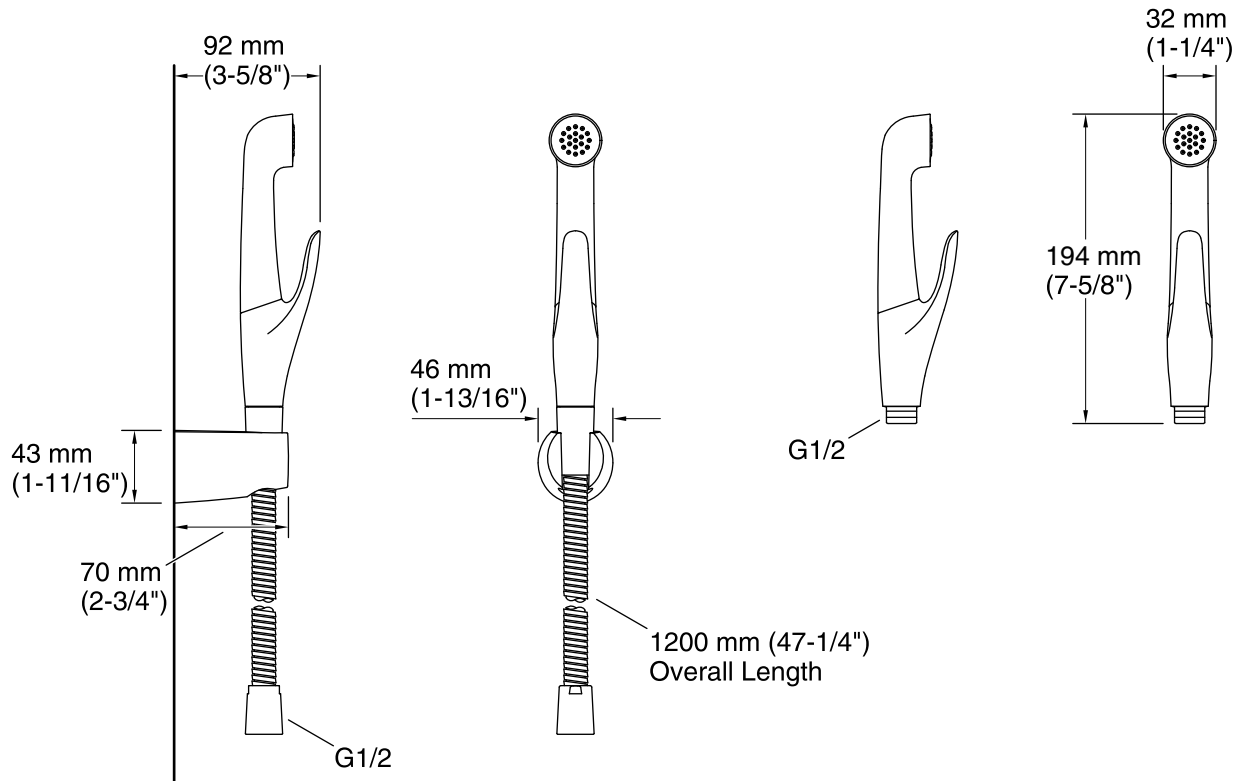

- Premium metal body
- Anti-bacterial silicone material

Installation

- Includes 1.2m flexible hose

Codes/Standards

None Applicable

See website for detailed warranty information.

Available Colors/Finishes

Color tiles intended for reference only.

Color	Code	Description
-------	------	-------------

	CP	Polished Chrome
--	----	-----------------

Technical Information

All product dimensions are nominal.

Sidespray:

Flow rate: 2.77 gal/min (10.5 l/min)

Pressure: 60 psi (4.1 bar)