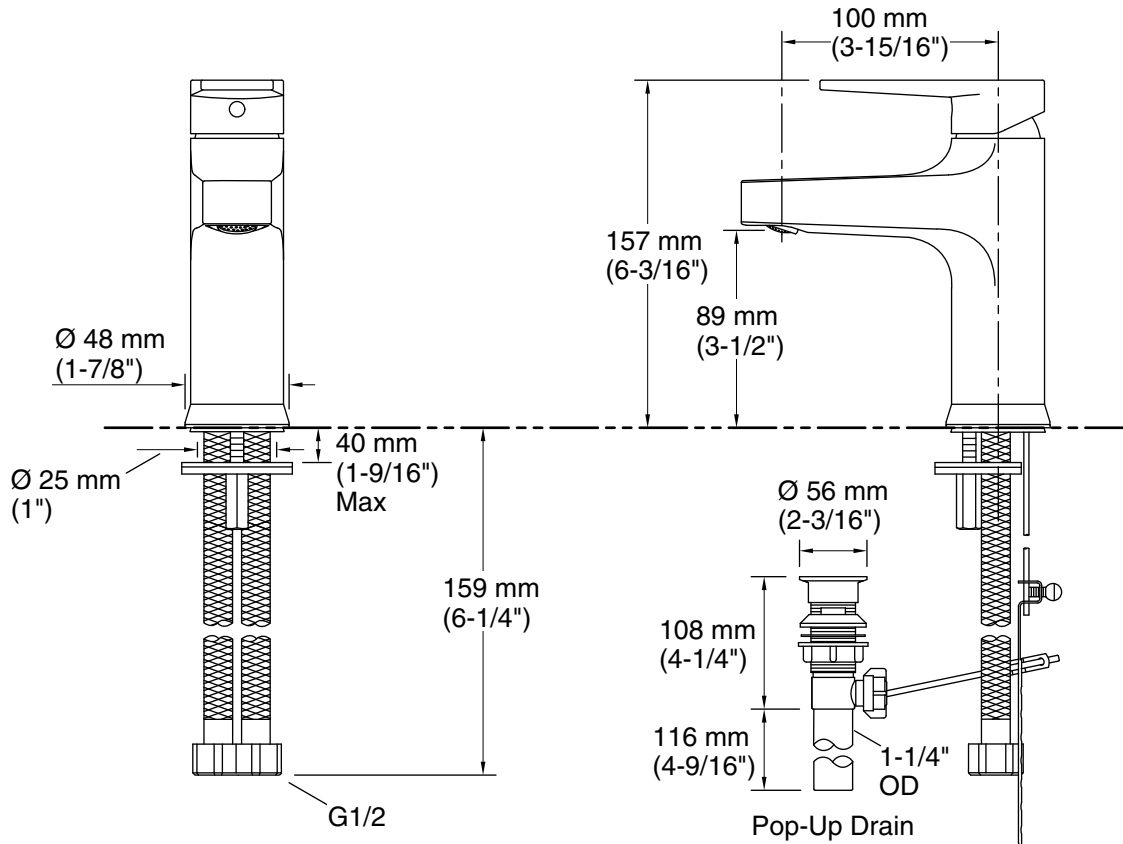

Color tiles intended for reference only.

Color	Code	Description
-------	------	-------------

	CP	Polished Chrome
--	----	-----------------

Technical Information

All product dimensions are nominal.

Faucet:

Flow rate: 1.32 gal/min (5 l/min)

Pressure: 60 psi (4.1 bar)

Drain included: Yes

Drain tailpiece included: Yes

Spout:

Spout reach: 3-15/16" (100 mm)

Notes

Install this product according to the installation guide.