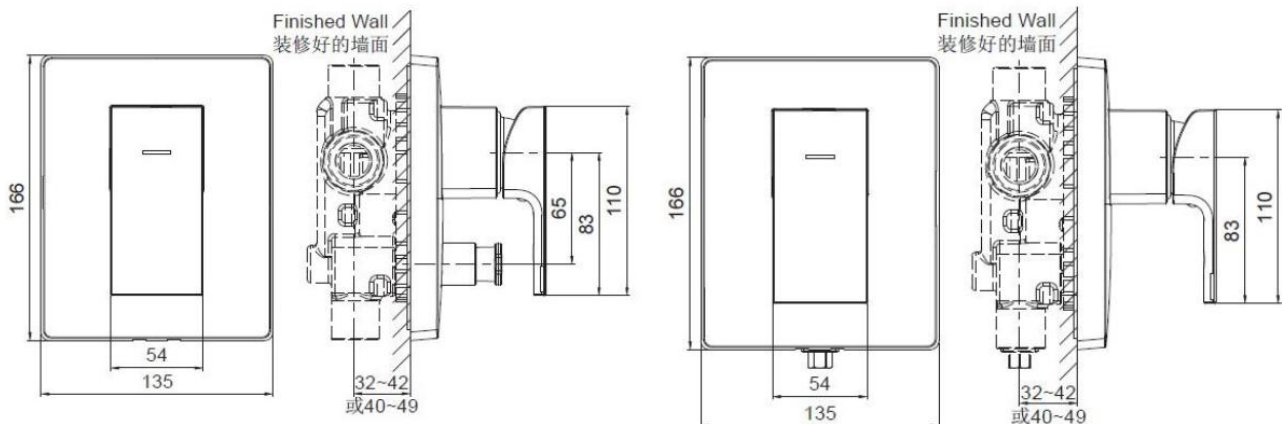

STRAYT  
K-37335T/K-37336T

### Product Specification:

Model	Handle	Finish	Note
<b>STRAYT 40MM BATH AND SHOWER TRIM</b>			
K-37335T-4	Lever	Polished Chrome (-CP)	Strayt 40mm Recessed Bath and Shower Valve to be ordered separately
<b>STRAYT 40MM SHOWER TRIM</b>			
K-37336T-4	Lever	Polished Chrome (-CP)	Strayt 40mm Recessed Shower Valve to be ordered separately

### Product Dimension:

K-37335T

K-37336T

Please note that the above information are subject to change without notice.