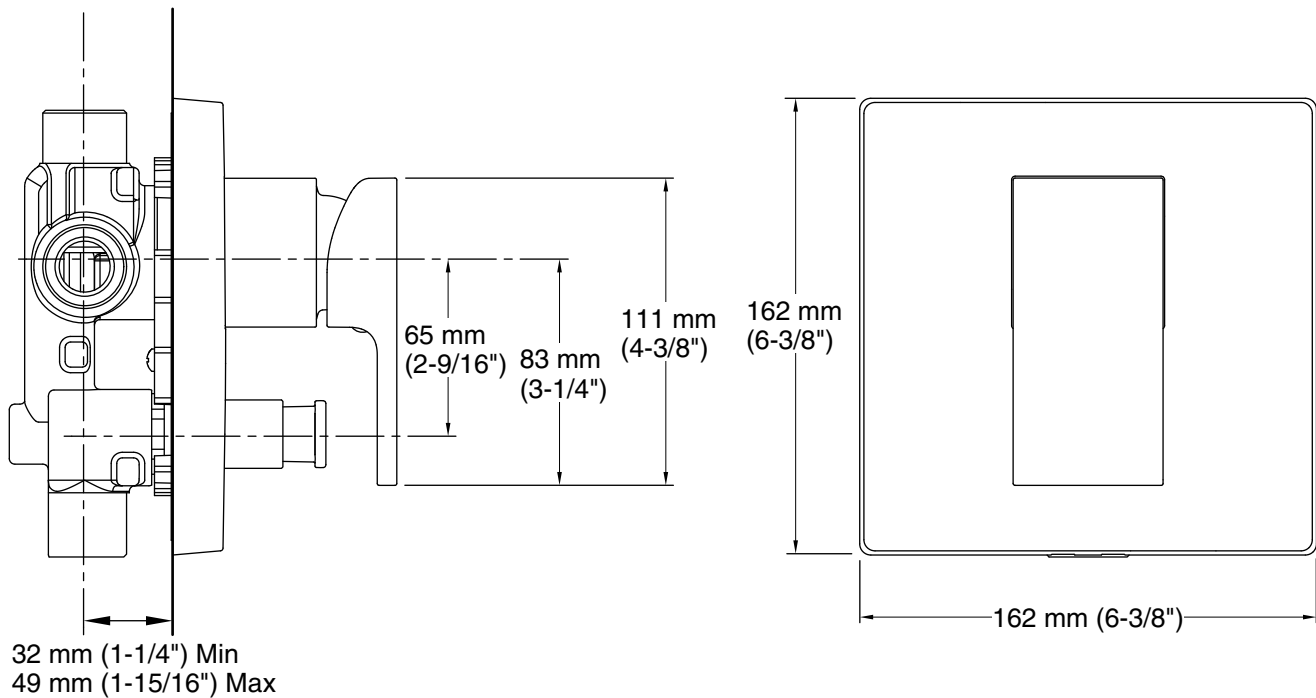

Features

- Metal Construction
- Lever handle
- KOHLER finishes resist corrosion and tarnishing.
- Line-matched faucets and showerheads available
- Includes push-button diverter
- Install with recessed 40mm valve
- Requires Kohler valve number 882T (sold separately) for installation

Available Colors/Finishes

Color tiles intended for reference only.

Color	Code	Description
-------	------	-------------

	CP	
--	----	--

Technical Information

All product dimensions are nominal.

Notes

Install this product according to the installation instructions.