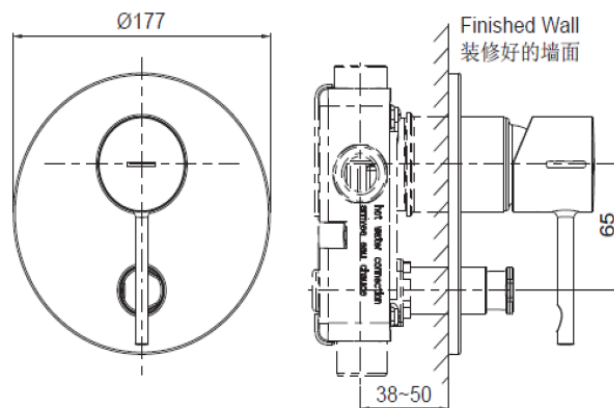

Product Specification:

Model	Handle	Finish	Note
Cuff 40mm Bath and Shower Trim			
K-37310T-4	Lever	Polished Chrome (-CP)	40mm Recessed Bath and Shower Valve to be ordered separately
Cuff 40mm Shower Trim			
K-37311T-4	Lever	Polished Chrome (-CP)	40mm Recessed Shower Valve to be ordered separately

Product Dimension:

37310T-4

37311T-4

Please note that the above information are subject to change without notice.