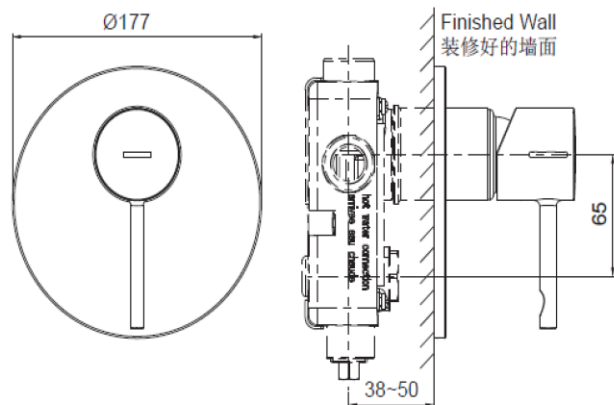

Product Specification:

Model	Handle	Finish	Note
Cuff 40mm Bath and Shower Trim			
K-37310T-4	Lever	Polished Chrome (-CP)	40mm Recessed Bath and Shower Valve to be ordered separately
Cuff 40mm Shower Trim			
K-37311T-4	Lever	Polished Chrome (-CP)	40mm Recessed Shower Valve to be ordered separately

Product Dimension:

37310T-4

37311T-4

Please note that the above information are subject to change without notice.