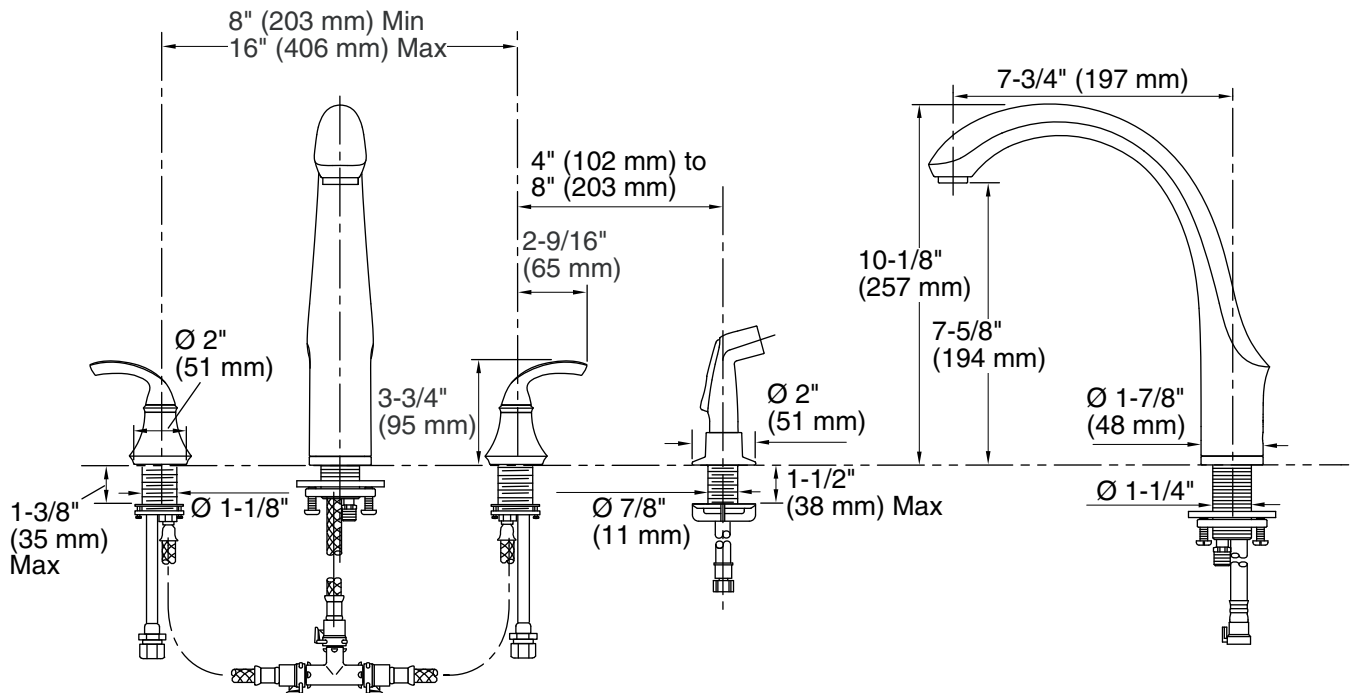

FORTÉ®

Installation Notes

Install this product according to the installation guide.

ADA compliant when installed to the specific requirement of the regulation.

Product Diagram