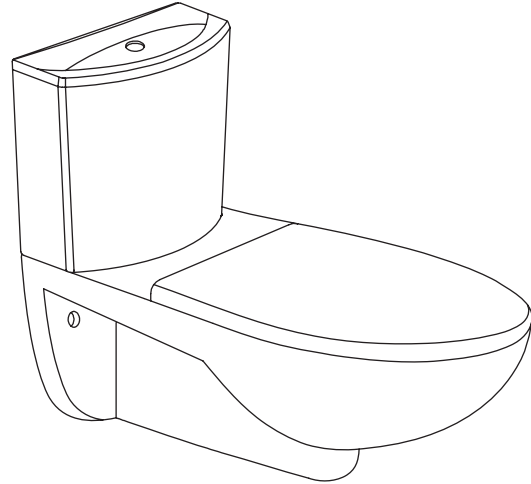

### WALL-HUNG TOILET WITH EXPOSE TANK K-17661IN

#### Features

- Vitreous china
- Round bowl
- Silicone rubber flapper
- 0.8 gpf (3 lpf)/1.6 gpf (6 lpf)
- Wash down flushing system
- Wall-Hung with expose tank
- 3-1/8" (8.0 cm) glazed trapway
- Includes seat and cover
- Includes satin chrome top push button dual flush
- 3.78" (9.6 cm) x 4.15" (10.6 cm) water area

#### Product Specification:

The Odeon wallhung toilet with expose tank shall be made of vitreous china. Toilet shall be 0.8 gallons (3 L) / 1.6 gallons (6 L) with wash down system, 3-1/8" (8.0 cm) glazed trapway and silicon flapper. Toilet shall include seat, cover. The toilet shall have 3-3/4" (9.6 cm) x 4.1/8" (10.6 cm) water area. Toilet shall be Kohler model K-17661IN-\_\_\_\_\_.

## Technical Information

Fixture:	
Configuration	2-piece, wall-hung with expose tank, round bowl
Water per flush	0.8 gallons (3 L) / 1.6 gallons (6 L)
Passageway	3-1/8" (8.0 cm)
Water area	3-3/4" (9.6 cm) x 4-1/8" (10.6 cm)
Water depth from rim	8-3/4" (22.2 cm)
Seat post hole centers	6-1/8" (15.5 cm)
Included Components:	
Bowl	K-17662
Tank	K-17663
Tank cover	1065187
Seat	K-8741X
Top push button	1035417-SC