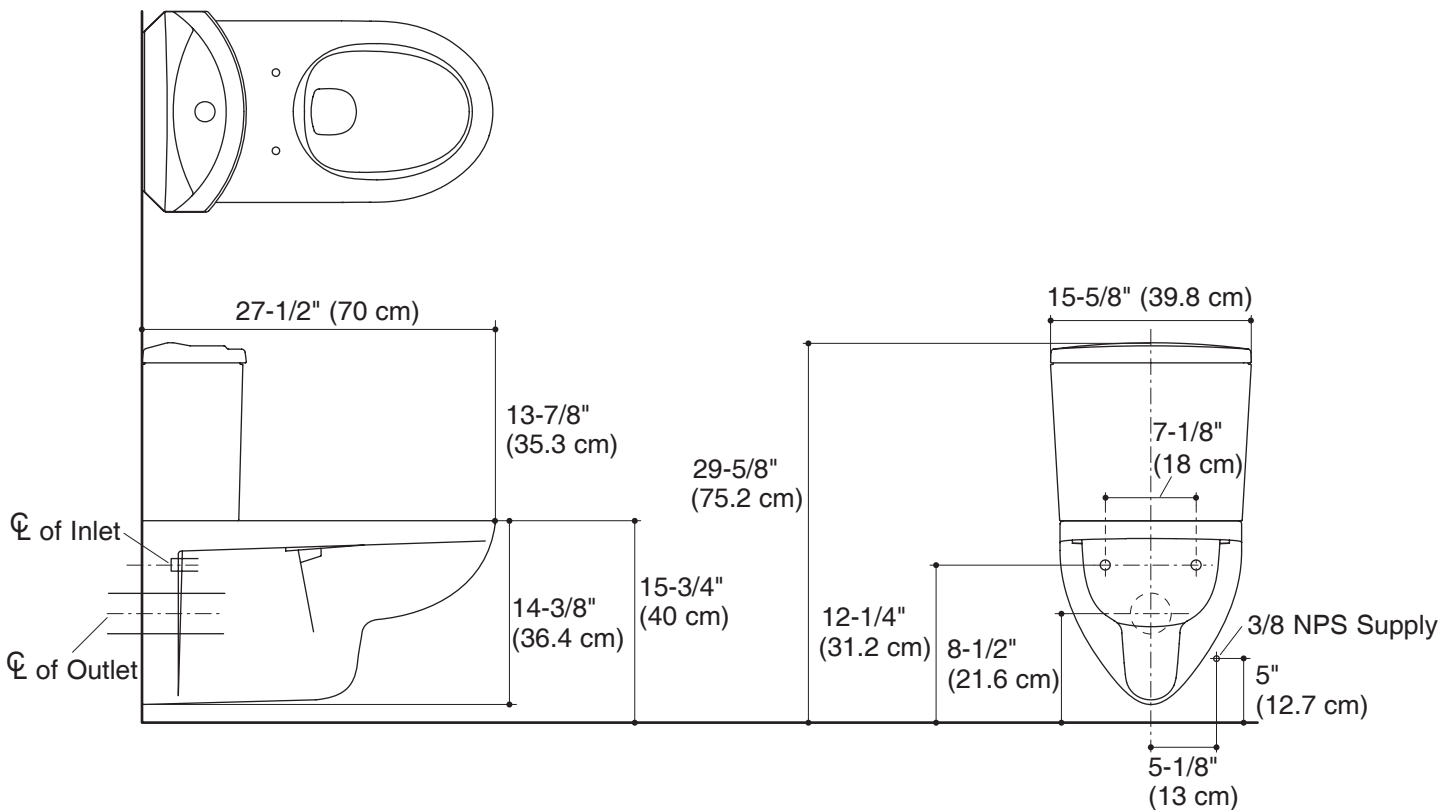

Technical Information

Fixture:	
Configuration	2-piece, wall-hung with expose tank, round bowl
Water per flush	0.8 gallons (3 L) / 1.6 gallons (6 L)
Passageway	3-1/8" (8.0 cm)
Water area	3-3/4" (9.6 cm) x 4-1/8" (10.6 cm)
Water depth from rim	8-3/4" (22.2 cm)
Seat post hole centers	6-1/8" (15.5 cm)
Included Components:	
Bowl	K-17662
Tank	K-17663
Tank cover	1065187
Seat	K-8741X
Top push button	1035417-SC

Installation Notes

Install this product according to the installation guide.

Product Diagram