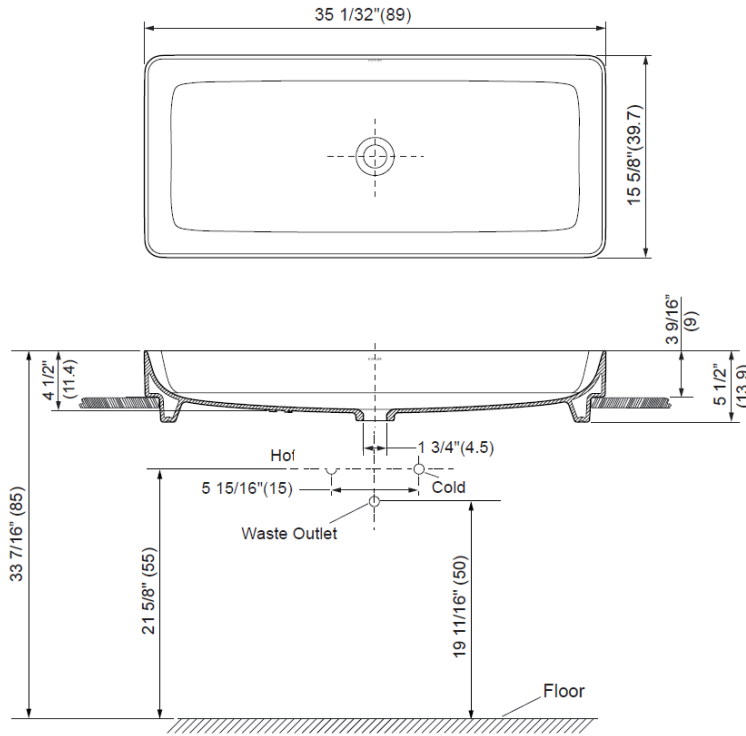

Notes

Install this product according to the installation instructions.

Product does not have an overflow.

*Spout must be 3.9" (99mm) long (min) for adequate clearance into the bathroom sink.

NOTICE: Counter cutting should be done using the cut-out template provided with the product. Kohler is not responsible for any cutout errors.

Technical Information

All Product Dimensions are nominal

Lavatory configuration	Single
Installation	Above Counter
Bowl area	Length: 35 1/32" (890 mm) Width: 15 5/8" (397 mm) Height: 5 1/2" (139 mm) Depth: 4 1/2" (114 mm)
Drain hole	Ø41.65 - Ø46.5 mm
Template	1293912-IN7