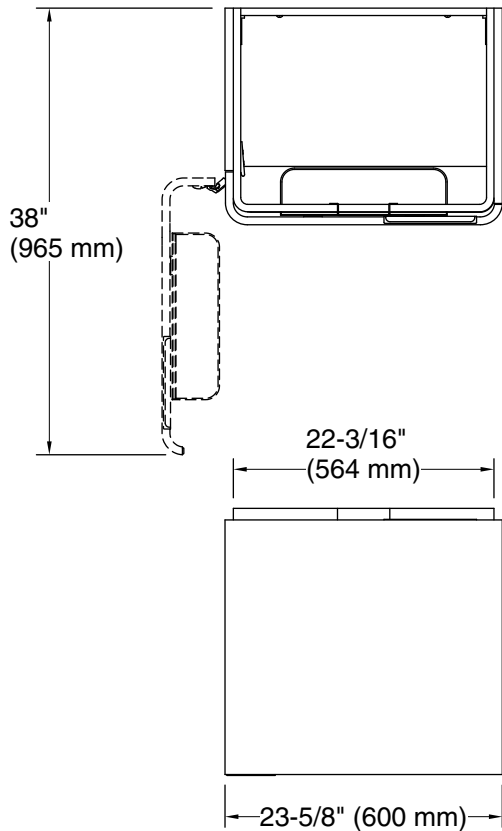

**Forefront™**  
600 mm wall-hung bathroom vanity cabinet  
**K-31602IN**

**Features**

- Bathroom vanity cabinet
- Wall-hung design offers a clean, streamlined look
- Rounded edges to coordinate with Forefront™ bathroom sinks
- One left-hinged door and large open storage space

**Material**

- Plywood and HDMDR
- Walnut wood finish

**Installation**

- Wall-hung

**Codes/Standards**

None Applicable

**KOHLER® India Bathroom Furniture  
Limited Warranty**

See website for detailed warranty information.

### Technical Information

All product dimensions are nominal.