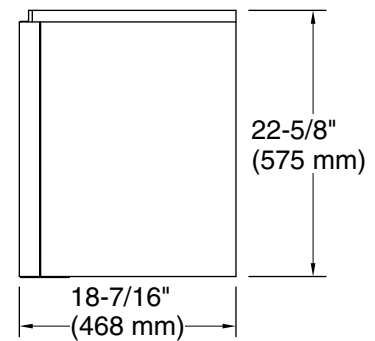

**Forefront™**  
600 mm wall-hung bathroom vanity cabinet  
**K-31602IN**

**Features**

- Bathroom vanity cabinet
- Wall-hung design offers a clean, streamlined look
- Rounded edges to coordinate with Forefront™ bathroom sinks
- One left-hinged door and large open storage space

### Technical Information

All product dimensions are nominal.