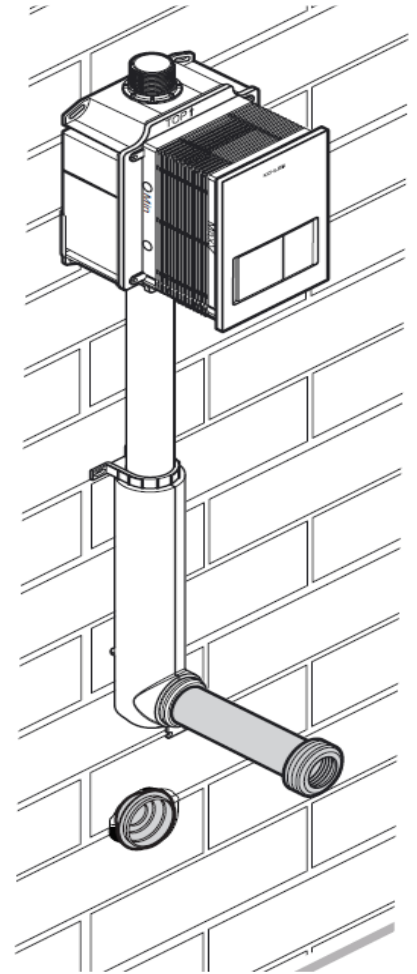

### Features

- Dual flush
- Pneumatic Actuation, fewer parts
- Adjustable flushing volume with no effect on flow rate
- Adjustable Flow rate
- Water supply shut-off provision
- Pneumatic time delay delivers superior flush accuracy & repeatability
- Replaceable dual stage In-Line filter made of Stainless Steel
- Actuation force less than 22 N
- Remote installation possible
- Brass Inlet connection
- Removable valve body for easy maintenance
- Back pressure vacuum breaker
- Chlorine-Chloramine resistant rubber seals
- Made of high grade molded plastic & brass
- WC connection set includes Height adjustable trap, Bowl Inlet pipe, & construction Plug
- 4 inch wall installation
- Easy to install

### Technical Specifications

Inlet Size	G 1 ¼ inch
Pipe Line requirements	DN32 PVC/GI, DN40 CPVC
Pressure Requirement (Static Pressure)	1 bar to 6 bar
Flow rate	1.7 ~ 1.9 LPS @ 0.5 bar
Flush Volume	3/6 L
Water Temperature	4°-45° C
Wall Size	4 inches
Valve Body dimensions	222 x 179 x 87 mm
Faceplate dimensions	200 x 140 x 8 mm