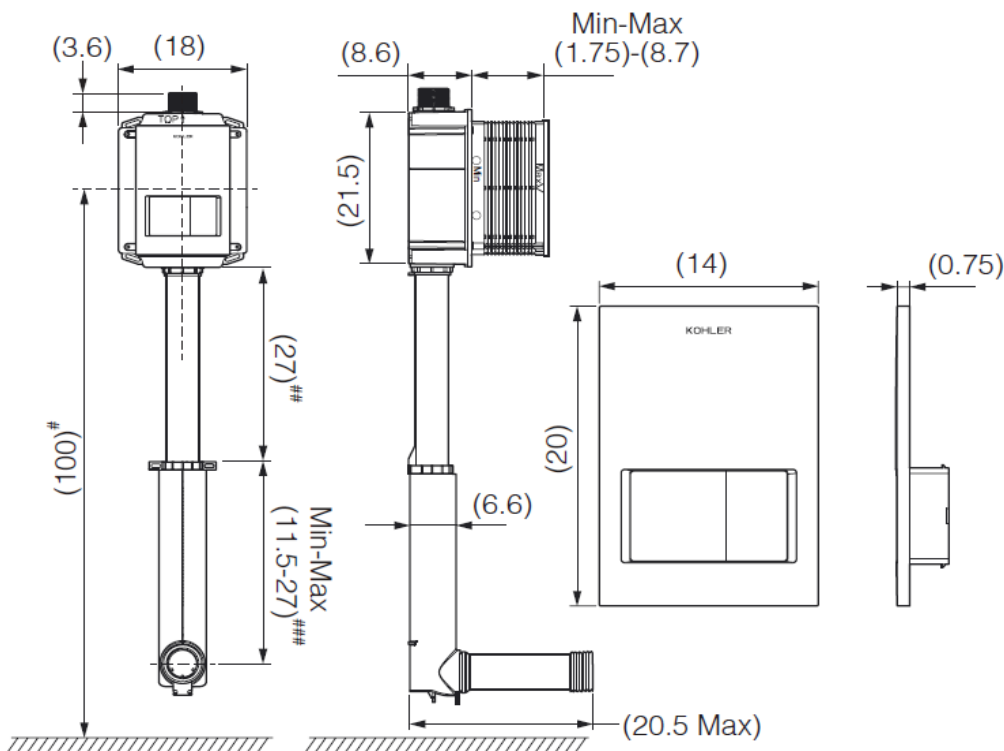

Compatible Faceplates

DESCRIPTION	SKU CODE
SOFTPRESS PNEUMATIC FACEPLATE	24555IN-P-**

Available Color/ Finishes

Color tiles intended for reference only

Color	Code	Description
	CP	Polished Chrome
	AF	French Gold

KOHLER® 10-Year Limited Warranty

See website for detailed warranty information.

TOLL FREE: 1800-103-2244

Kohler Co. reserves the right to make revisions without notice to product specifications.

For the most current Specification Sheet, go to www.kohler.co.in

©Kohler Co. Jan/2017

THE BOLD LOOK
OF **KOHLER**®