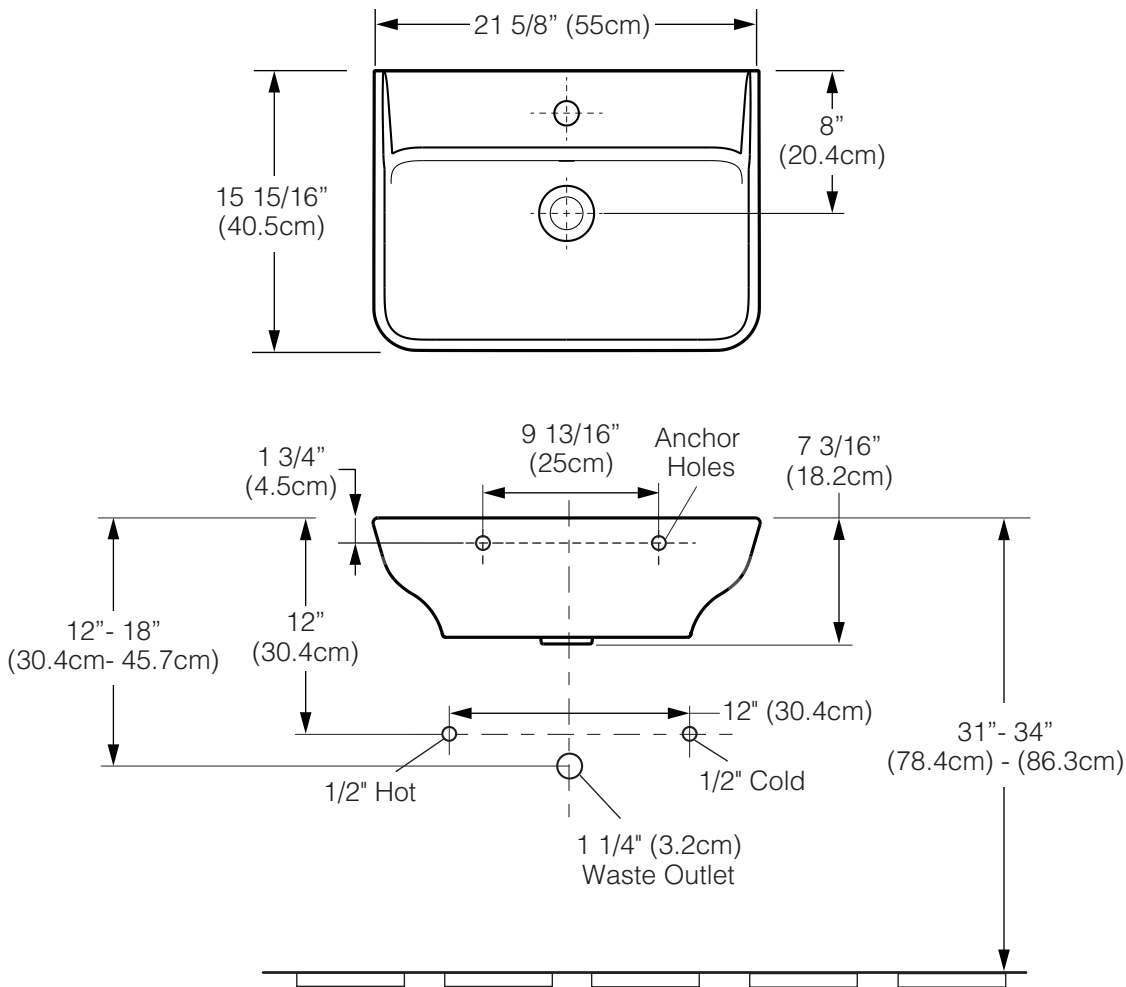

### Package Content

Lavatory, 1 Installation Template, 1 Warranty Card  
& 1 Mounting Kit Assembly

COMPATIBLE FAUCETS	
PRODUCT DESCRIPTION	SKU CODE
Aleo Single Control Pillar Lavatory Faucet	72288IN-4-CP
Kumin Pillar Lavatory Faucet	99452IN-4-CP
Aleo+ Single Control Pillar Lavatory Faucet	72326IN-4-CP
Fairfax Pillar Lavatory Faucet	11549IN-4-CP
Cuff Pillar Lavatory Faucet	37308IN-4-CP
Purist Single Control Lavatory Faucet	14402IN-4A-CP
Fairfax Lavatory Faucet	8657IN-CP
Symbol Lavatory Faucet	19480IN-CP
Aleo Lavatory Faucet	72275IN-4-CP
Taut Lavatory Faucet	74013IN-4-CP
Composed Lavatory Faucet	73158IN-4-CP
Stance Lavatory Faucet	14760IN-4ND-CP
Aleo+ Lavatory Faucet	72312IN-4-CP
Beitou Lavatory Faucet	99856IN-4-CP
Eolia Lavatory Faucet	8620IN-ND-CP
Sirocco Lavatory Faucet	8611IN-1ND-CP
July Lavatory Faucet	16027IN-4ND-CP

### Technical Specification

All product dimensions are nominal.

Lavatory configuration	Single
Installation	Wall mount
Lav area	Length: 21 5/8" (55cm) Width: 15 15/16" (40.5cm) Height: 7 3/16" (18.2 cm)
Drain hole	Ø1 13/16" (4.6cm)
Installation Instruction	1419561-IN2