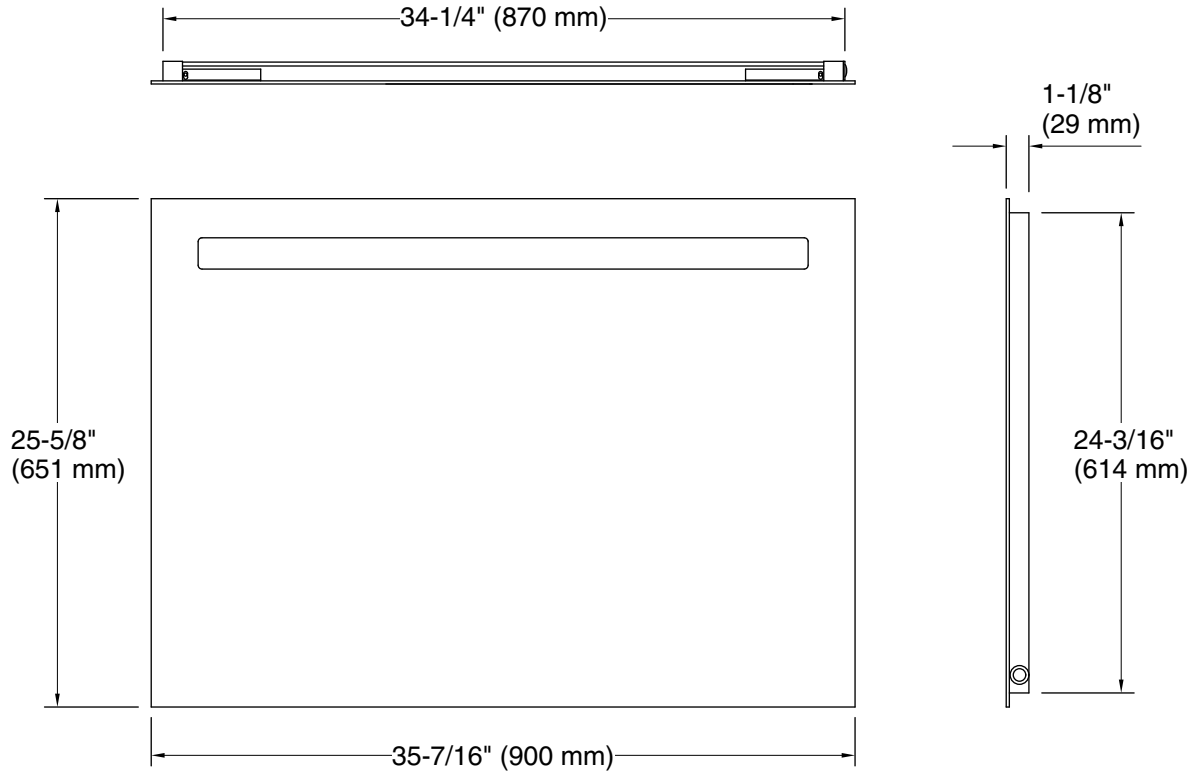

Features

- Internal LED light guide provides optimally bright bathroom vanity lighting for grooming tasks.
- Advanced eight-layer manufacturing process provides superior corrosion resistance.
- 100% silver coating offers a clearer, sharper reflection.
- Brightness at 760 lumens ensures consistent bright lighting with no harsh shadows.
- Minimum 90 CRI (color rendering index) lets you see yourself in the truest light for makeup application, grooming and skin care.
- Defogging feature ensures reflection visibility—even in high humidity.
- Mechanical on/off switch tested for 1.5 lakh cycles.

Codes/Standards

None Applicable

See website for detailed warranty information.

Forefront™
Lite 35" W x 25" H lighted mirror
K-29156IN

Required Electrical Service

One circuit required.

Defogger, Lights: 220 V