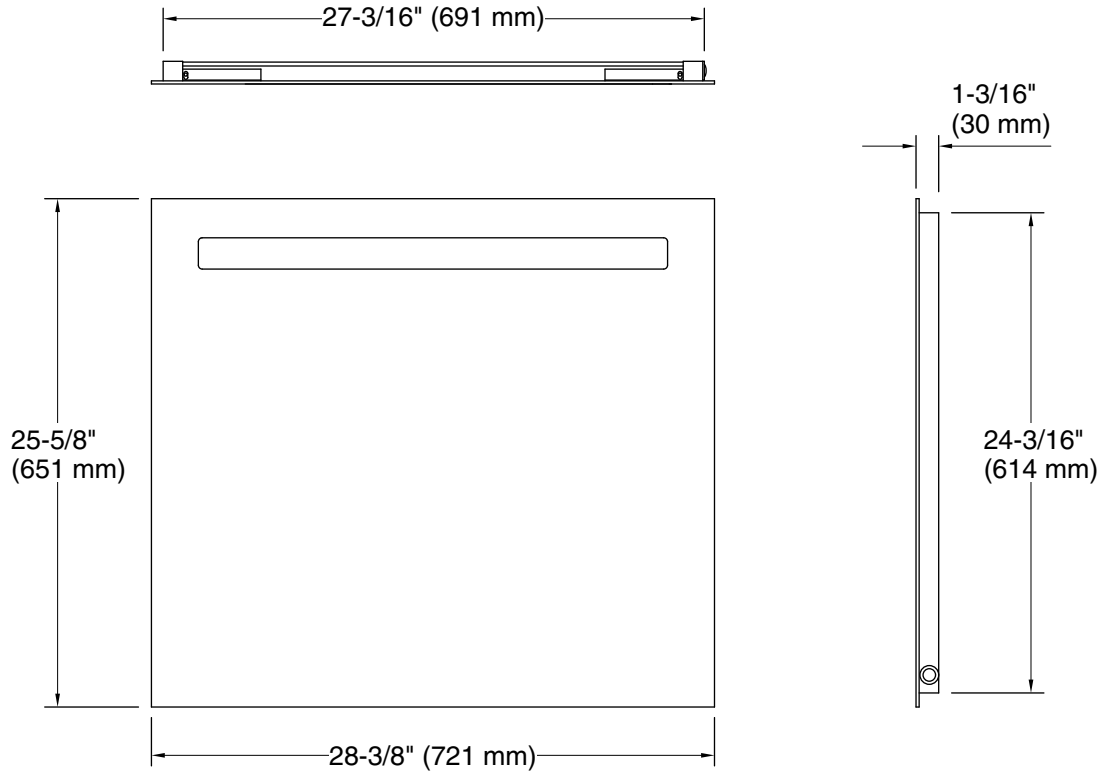

Forefront™
Lite 28" W x 25" H lighted mirror
K-29155IN

Features

- Internal LED light guide provides optimally bright bathroom vanity lighting for grooming tasks.
- Advanced eight-layer manufacturing process provides superior corrosion resistance.
- 100% silver coating offers a clearer, sharper reflection.
- Brightness at 760 lumens ensures consistent bright lighting with no harsh shadows.
- Minimum 90 CRI (color rendering index) lets you see yourself in the truest light for makeup application, grooming and skin care.
- Defogging feature ensures reflection visibility—even in high humidity.
- Mechanical on/off switch tested for 1.5 lakh cycles.

Codes/Standards

None Applicable

KOHLER® One-Year Limited Warranty

See website for detailed warranty information.

Forefront™
Lite 28" W x 25" H lighted mirror
K-29155IN

Required Electrical Service

One dedicated circuit required.

220 V, 50/60 Hz

Technical Information

All product dimensions are nominal.

Lighting included: Yes