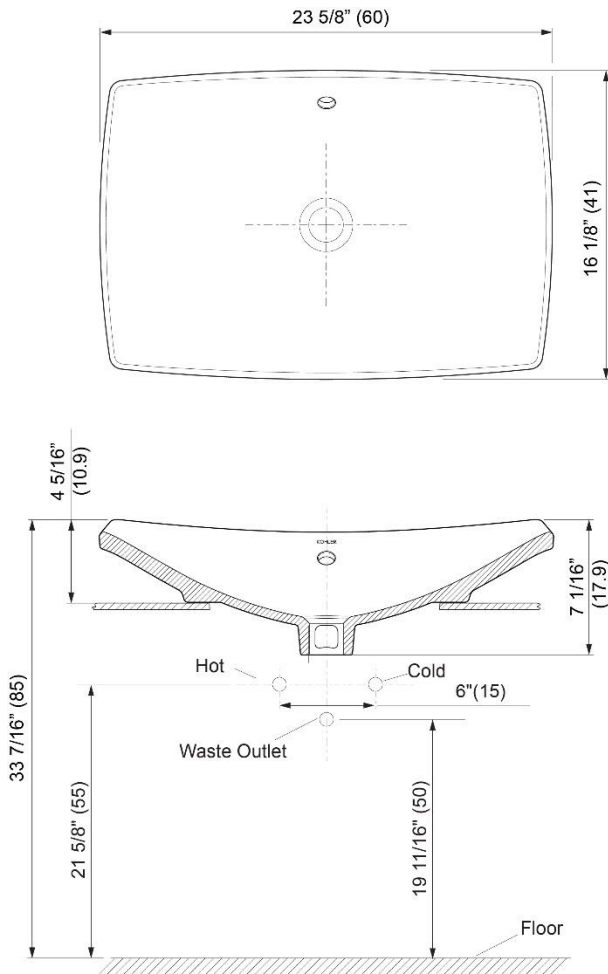

### Recommended Accessories

- Bottle Trap (75823IN)
- Drain with Overflow (45432IN)

Material	Description
99858IN-4-CP	BEITOU SINGLE CONTROL TALL LAV FAUCET
97347IN-4-CP	AVID SC TALL LAV FAUCET WITH DRAIN
73053IN-4-CP	COMPOSED SC JOYSTICK TALL LAV FCT. W/D
73159IN-7-CP	COMPOSED SC SIDE MOUNT TALL LAV FCT. W/D
10861IN-4ND-CP	SINGULIER SINGLE LEVER TALL LAV FAUCET
72337IN-4ND-CP	ALEO+ TALL LAV FAUCET W/O DRAIN
72298IN-4-CP	ALEO TALL LAV FAUCET W/ DRAIN
37334IN-4-CP	STRAYT TALL PILLAR TAP
11546IN-4-CP	SINGULIER TALL PILLAR LAVATORY FAUCET
20071IN-4-CP	ALEO+ PILLAR TAP, TALL
20070IN-4-CP	ALEO PILLAR TAP, TALL

### Notes

Install this product according to the installation instructions.

Product does have an overflow.

\*Spout must be 3.9" (99mm) long (min) for adequate clearance into the bathroom sink.

NOTICE: Counter cutting should be done using the cut-out template provided with the product. Kohler is not responsible for any cutout errors.

## Technical Information

All Product Dimensions are nominal

Lavatory configuration	Single
Installation	Above Counter
Bowl area	Length: 23 5/8" (600 mm) Width: 16 1/8" (410 mm) Height: 7 1/16" (179 mm) Depth: 5" (127 mm)
Drain hole	Ø41.65 - 46.5 mm
Template	1322971-K7