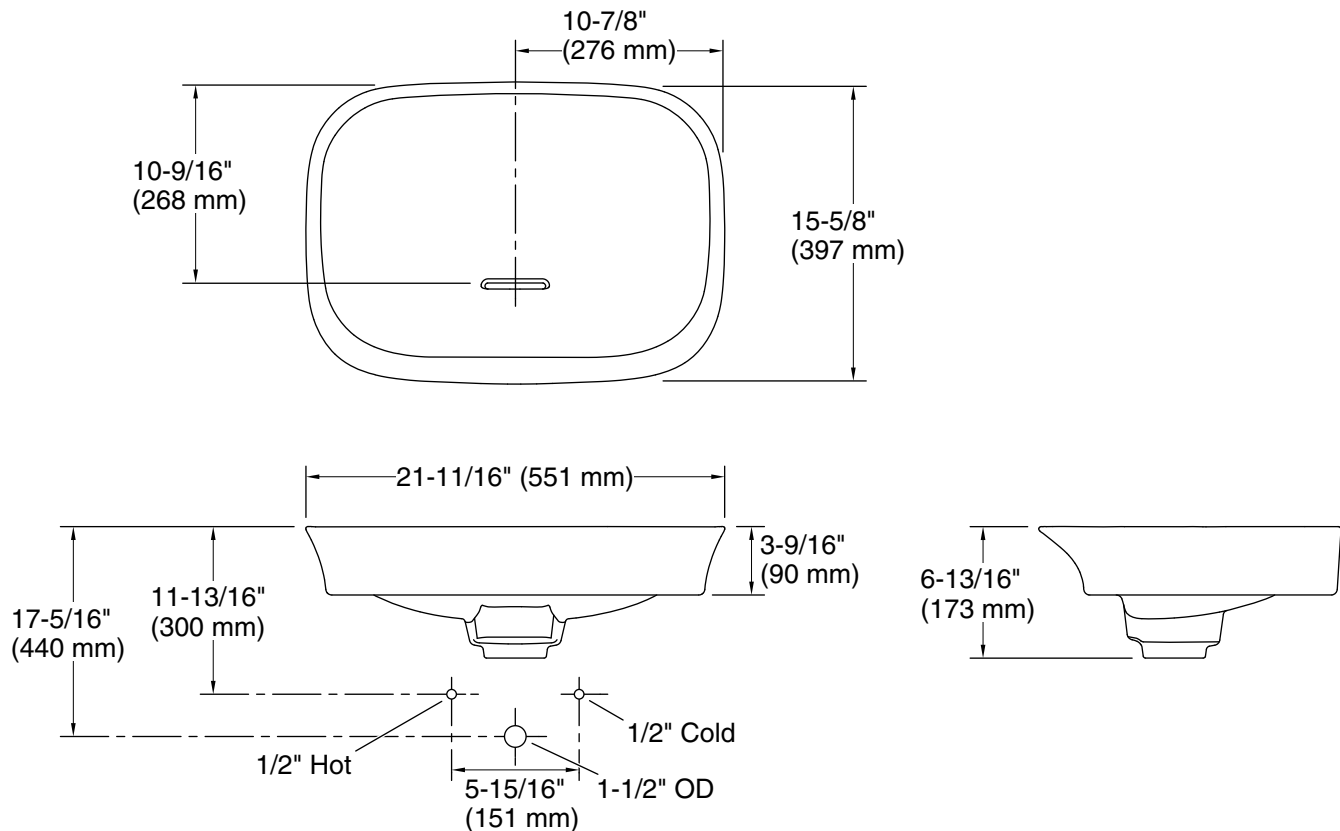

## Installation

- Semi-recessed vessel
- Drops partially below vanity top; requires countertop cutout

## Technical Information

All product dimensions are nominal.

Bowl configuration:	High-low
Installation:	Vessel
Min. base cabinet width:	22" (559 mm)
With overflow:	No
Drain hole:	2-1/4" (57 mm)