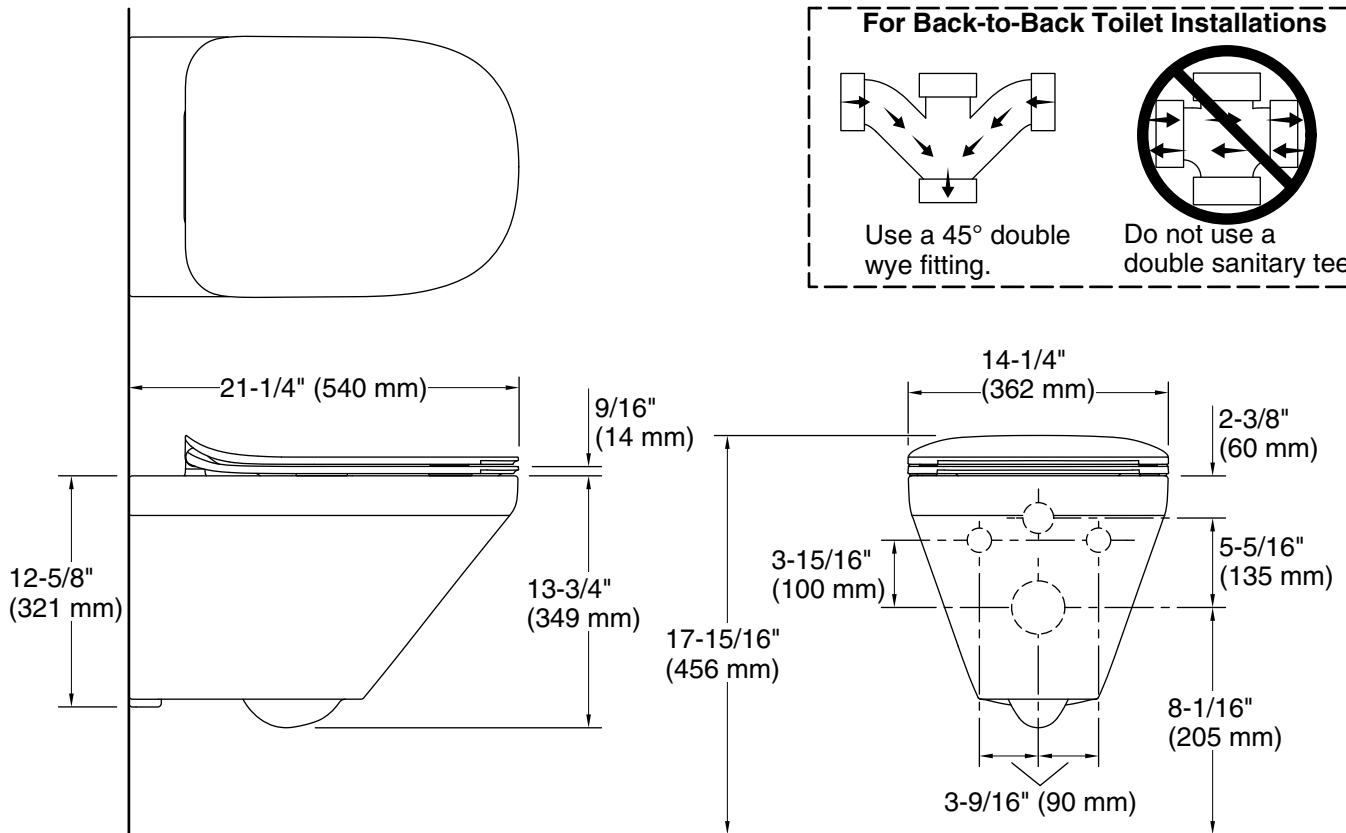

Features

- Part of the ModernLife Edge™ collection
- Round-front bowl offers an ideal solution for smaller bathrooms and powder rooms
- Rimless design makes toilet bowl more hygienic and easier to clean
- 2" (51 mm) fully glazed trapway
- Fully skirted trapway simplifies cleaning
- Seat with antimicrobial agent inhibits growth of odor-causing bacteria, mold, and mildew. This product does not protect users against bacteria, viruses, or other disease organisms. Always clean and wash this product thoroughly before and after each use
- Washdown flushing system
- Quiet-Close™ elongated lid and seat prevents slamming
- Quick-Release™ functionality allows seat to be removed easily from toilet for convenient cleaning
- Grip-Tight bumpers hold seat firmly in place
- Bowl and seat only; requires KOHLER® in-wall tank and carrier system, and dual-flush actuator (sold separately)

Material

- Vitreous china

Installation

- Wall-hung toilet
- 8" (200 mm) rough-in
- Mounting hardware included
- Supply line sold separately

Codes/Standards

None Applicable

KOHLER India Vitreous and bathing Product Limited Warranty

See website for detailed warranty information.

Technical Information

All product dimensions are nominal.

Toilet type:	Wall-hung
Waste Outlet:	Wall
Bowl shape:	Round
Flush type:	Gravity washdown
Trap passageway:	9" (228 mm)
Rim to water surface:	8-5/8" (219 mm)